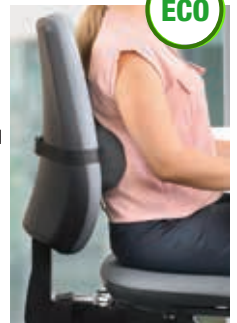

Fellowes

Code	Price € each
436592RN6	38.99