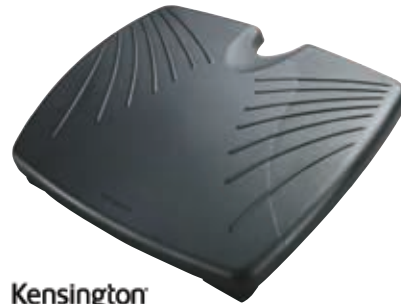

A Adjustable footrest

- Feature easy tilt adjust mechanism up to 20°.
- Non-slip textured platform. • Platform W x D: 450 x 350mm. • 316362RN6 features height adjustment from 3.5" to 5".

Kensington

Height adjust

Code	Description	Price € each
316361RN6	Standard	67.19
316362RN6	With height adjustment	81.69

B Multi angle adjustable footrest

- W x D: 450 x 350mm. • 12 height and angle positions to support your feet.
- Contoured foot grip panel helps prevent slipping. • Scratch resistant and easy to clean.

Kensington

Code	Price € each	Price € each 2+
385704RN6	63.70	62.15

C Fellowes large height adjustable footrest

5 YEAR WARRANTY

- Platform W x D: 490 x 360mm.
- 3 height adjustments.
- Detachable clip-in legs and carry handle.
- Curve rocking legs encourages movement.
- Textured surface provides comfort for soles.
- 100% recyclable at end of life.
- Height range - 790/1160/1260mm.

Fellowes

Code	Colour	Price € each
436179RN6	White	41.34
436180RN6	Black	41.34

D Fellowes Breyta footrest cushion

5 YEAR WARRANTY

- Can be used as a rocking cushion to increase movement and circulation in the legs.
- Textured anti-slip surface. • Built-in carry handle, ideal for hybrid working. • Foam made from 93% recycled material, fabric cover made from 100% recycled polyester. • Made in the UK.
- H x W x D: 100 x 450 x 300mm.