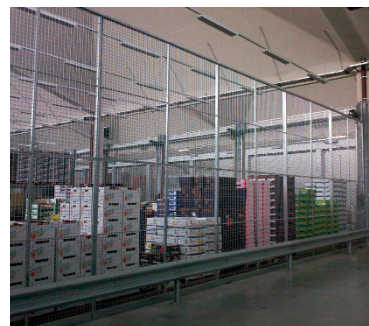

C Heavy duty security cage shelving, with chipboard decks

- Lockable caged shelving (padlock not supplied).
- Ideal for high value items - prevents theft.
- Chipboard decks with a shelf capacity of 683kg.
- Options without the chipboard decks available on line.
- Shelves adjustable every 50mm.
- Zinc plated wire panels and doors.
- Frames= Dark Grey (RAL7024), Beams = Light Grey (RAL7035).
- Self assembly required.

Chipboard decks

Starter bay and add on bay

H x W x D mm	No. levels	Starter bay Code	Price £ each	Add-on bay Code	Price £ each	Extra shelf Code	Price £ each
2000 x 1800 x 600	2	427644DX8	1351.00	427640DX8	1212.00	400099DX8	94.00
2000 x 1800 x 800	2	427645DX8	1457.00	427641DX8	1302.00	400100DX8	117.00
2500 x 1800 x 600	3	427646DX8	1718.00	427642DX8	1552.00	400099DX8	94.00
2500 x 1800 x 800	3	427647DX8	1861.00	427643DX8	1676.00	400100DX8	117.00

D Secure mesh storage cage enclosures

- Suitable for storage of hazardous materials such as drums and gas cylinders.
- Ideal for inside or outside storage applications.
- All boxes come with a mesh roof.
- 180° opening double doors with hasp locking mechanism (padlock required).
- Doors open wide enough to allow forklift truck access.
- Constructed from mesh panels which can be modified for different configurations.
- Mesh is 50mm x 50mm.
- Vertical wire is 3mm thick.
- Horizontal wire is 3.75mm thick.
- Choose grey powder coated steel for indoor use.
- Choose hot-dip galvanised steel for outdoor use.
- Quick and easy to install, supplied with all necessary components for installation.
- Appropriate signage must be displayed.
- Complete with fixings for permanent fixing onto concrete.
- Height 2280 mm, width 2250 mm.