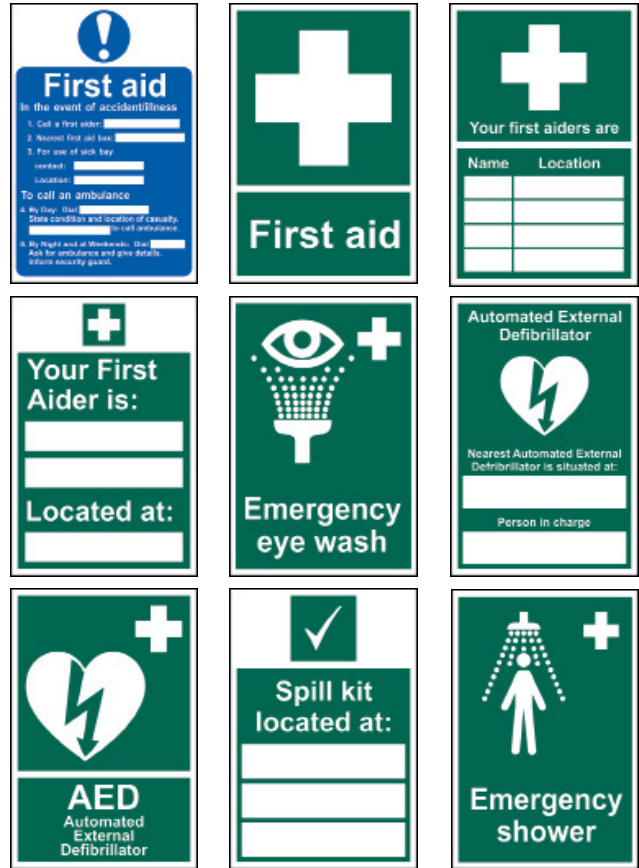

F First aid and equipment signs

- Informs and instructs employees and visitors to take the right action during any emergency.
- Available in a range of sizes and materials.
- Designed and manufactured in the UK.
- Drill and screw in position or use double sided tape / mastic to mount onto suitable surface. • For first aid kits, see pages: 763- 765.
- H x W: 300 x 200mm.
- See extended range online.

| Description | Vinyl Code | Price £ each | RPVC Code | Price £ each |
|------------------------|------------|--------------|-----------|--------------|
| First aid procedure | 422123DX8 | 7.99 | 422122DX8 | 8.99 |
| First aid split | 419739DX8 | 7.99 | 419740DX8 | 8.99 |
| Your first aiders are: | 422134DX8 | 7.99 | 422130DX8 | 8.99 |
| Your first aider is | 419743DX8 | 7.99 | 419744DX8 | 8.99 |
| Emergency eye wash | 419748DX8 | 7.99 | 419749DX8 | 8.99 |
| Nearest AED | 422103DX8 | 7.99 | 422102DX8 | 8.99 |
| AED | 422101DX8 | 7.99 | 422100DX8 | 8.99 |
| Spill kit located at: | 419750DX8 | 7.99 | 419751DX8 | 8.99 |
| Emergency shower | 422109DX8 | 7.99 | 422108DX8 | 8.99 |

G Prohibition symbol safety signs

- Instruct staff, visitors and the public that access to certain areas is strictly forbidden.
- Self adhesive backing - Making it easy to apply to a clean dry surface. • Designed and manufactured in the UK.
- Available in a choice of sizes and materials. • Extended range online.