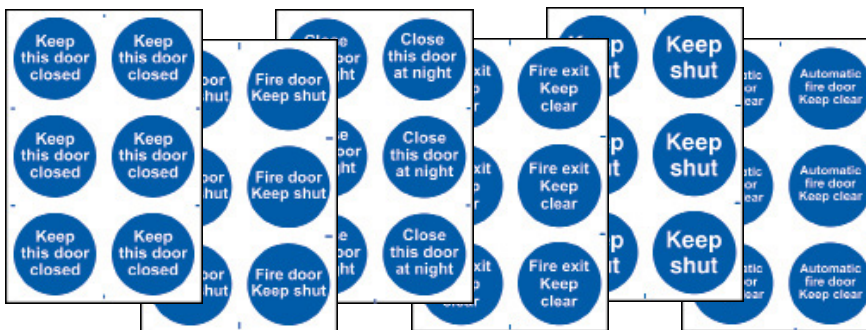

Signs & Labels

Mandatory Signs / First Aid & Prohibition Signs

Mandatory safety signs

- Mandatory safety signs denote information about a specific course of action which must be taken. These include signs that indicate the correct type of PPE to use, doors which must be kept shut for fire safety purposes or the action to take in case of a fire.

A Small fire door signs

- Two size options. • Sold in packs of 10 or 20.
- Self adhesive backing - Making it easy to apply to a clean dry surface.

Description	H x W mm	Code	Price £ each
Fire door keep locked shut pack of 10	70 x 70	421591DX8	14.99
	100 x 100	421590DX8	16.99
Fire door keep locked shut pack of 20	70 x 70	421594DX8	23.99
	100 x 100	421593DX8	24.99
Fire door keep shut pack of 10	70 x 70	421608DX8	14.99
	100 x 100	421607DX8	16.99
Fire door keep shut pack of 20	70 x 70	421611DX8	23.99
	100 x 100	421610DX8	24.99

B Aluminium door signs

- Material: Satin anodised aluminium (Satin alum.), 1.5mm polished brass, 1.2mm satin stainless steel (Satin S.S.) and 1.2mm polished stainless steel (Polished S.S.). Dia: 75 mm.

D Safety signs

- Material: PVC self adhesive backing.
- H x W: 300 x 200mm.

Code	Description	Price £ each
421262DX8	Keep clear	9.99
421682DX8	Keep off	9.99
419575DX8	Keep out	9.99
419505DX8	Fire escape keep clear	9.99
421640DX8	Staircase and exit keep clear	9.99