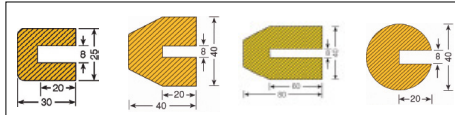

419051DX8

Code	Fits Column	Price £ each
419051DX8	Up to 100mm	227.00
419052DX8	Up to 150mm	227.00
357515DX8	150-200mm	270.00
357516DX8	250-300mm	270.00

B Vinylac UPVC corner protectors

- Please note these are made to order and therefore non-returnable.
- Quick and simple to install. • Manufactured from Vinylac - hardwearing UPVC. • Resistant to rust and damage from commercial solvents and cleaners. • Hygienic and easy to clean. • 90° angle, dimensions 75 x 75 mm. • Fix in position with double sided adhesive tape (supplied).

Protection strip & corner protectors

Length 1250mm				Length 2500mm		
Colour	Code	Price £ each	Code	Price £ per 12	Code	Price £ each
Cream	331869DX8	23.49	331862DX8	236.00	331876DX8	70.99
White	331873DX8	23.49	331866DX8	236.00	331880DX8	70.99
D. Grey	331871DX8	23.49	331864DX8	236.00	331878DX8	70.99
Mid Grey	331872DX8	23.49	331865DX8	236.00	331879DX8	70.99

C Foam impact protectors

- Protects walls, internal kerbs, trolley parks, vehicles, plant and machinery, and is also ideal for racking and shelving.
- Easy to apply.
- Highly visible, high-grade flexible UV and age resistant polyurethane foam.
- Temperature resistant from -40°C to 90°C.
- Supplied in 1000mm length sections, cut to size with a sharp knife.
- Bespoke sizes and other colours available.
- Self-adhesive fixing (magnetic fixing available).

Surface

Edge

Profile

Surface protection

Code	Description	Dims mm	Price £ each 1-2	Price £ each 3+
320049DX8	Trapeze	40 / 40	39.99	31.99
320035DX8	Semi-Circular	40 / 32	40.49	33.49
320054DX8	Rectangle	60 / 20	55.99	44.99