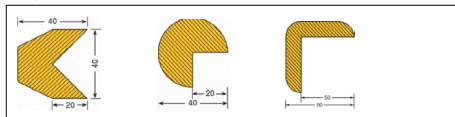

Protection strip & corner protectors

Length 1250mm				Length 2500mm		
Colour	Code	Price £ each	Code	Price £ per 12	Code	Price £ each
Cream	331869DX8	23.49	331862DX8	236.00	331876DX8	70.99
White	331873DX8	23.49	331866DX8	236.00	331880DX8	70.99
D. Grey	331871DX8	23.49	331864DX8	236.00	331878DX8	70.99
Mid Grey	331872DX8	23.49	331865DX8	236.00	331879DX8	70.99

C Foam impact protectors

- Protects walls, internal kerbs, trolley parks, vehicles, plant and machinery, and is also ideal for racking and shelving.
- Easy to apply.
- Highly visible, high-grade flexible UV and age resistant polyurethane foam.
- Temperature resistant from -40°C to 90°C.
- Supplied in 1000mm length sections, cut to size with a sharp knife.
- Bespoke sizes and other colours available.
- Self-adhesive fixing (magnetic fixing available).

Surface

Edge

Profile

Surface protection

Code	Description	Dims mm	Price £ each 1-2	Price £ each 3+
320049DX8	Trapeze	40 / 40	39.99	31.99
320035DX8	Semi-Circular	40 / 32	40.49	33.49
320054DX8	Rectangle	60 / 20	55.99	44.99