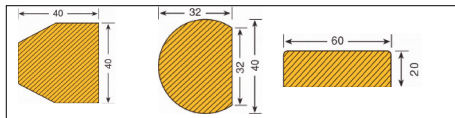

A Column protector

- Linear low density polyethylene.
- Air pressure release to cushion the blow.
- Assemble in seconds: No fixings required.
- High visibility
- Rotationally moulded.
- UV stabilised.
- H x Dia- 1100 x 600mm.

Code	Fits Column	Price £ each
419051DX8	Up to 100mm	227.00
419052DX8	Up to 150mm	227.00
357515DX8	150-200mm	270.00
357516DX8	250-300mm	270.00

B Vinylac UPVC corner protectors

- Please note these are made to order and therefore non-returnable.
- Quick and simple to install. • Manufactured from Vinylac - hardwearing UPVC. • Resistant to rust and damage from commercial solvents and cleaners. • Hygienic and easy to clean. • 90° angle, dimensions 75 x 75 mm. • Fix in position with double sided adhesive tape (supplied).

Length 1250mm				Length 2500mm		
Colour	Code	Price £ each	Code	Price £ per 12	Code	Price £ each
Cream	331869DX8	23.49	331862DX8	236.00	331876DX8	70.99
White	331873DX8	23.49	331866DX8	236.00	331880DX8	70.99
D. Grey	331871DX8	23.49	331864DX8	236.00	331878DX8	70.99
Mid Grey	331872DX8	23.49	331865DX8	236.00	331879DX8	70.99

C Foam impact protectors

- Protects walls, internal kerbs, trolley parks, vehicles, plant and machinery, and is also ideal for racking and shelving.
- Easy to apply.
- Highly visible, high-grade flexible UV and age resistant polyurethane foam.
- Temperature resistant from -40°C to 90°C.
- Supplied in 1000mm length sections, cut to size with a sharp knife.
- Bespoke sizes and other colours available.
- Self-adhesive fixing (magnetic fixing available).

Edge

Surface protection

Code	Description	Dims mm	Price £ each 1-2	Price £ each 3+
320049DX8	Trapeze	40 / 40	39.99	31.99
320035DX8	Semi-Circular	40 / 32	40.49	33.49
320054DX8	Rectangle	60 / 20	55.99	44.99

Edge protection