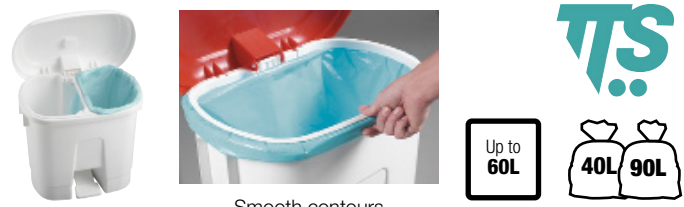

### G 15L & 30L Coloured pedal bins

- Choice of sizes and colours. • Ideal for recycling, waste or storage.
- Manufactured from polypropylene. • Hands free, pedal operated.
- H x W x D: (15L) 370 x 290 x 260. (30L) 485 x 360 x 320.

### H 60L Coloured pedal bins

- 7 different colours available. • Ideal for recycling, waste or storage.
- Manufactured from polypropylene. • Hands free, pedal operated.
- H x W x D: 630 x 430 x 420mm.

Code	Colour	Price £ each 1-4	Price £ each 5+
425729DX8	White	69.99	64.99
425730DX8	Yellow	69.99	64.99
425731DX8	Black	69.99	64.99
425732DX8	Grey	69.99	64.99
425733DX8	Green	69.99	64.99
425734DX8	Red	69.99	64.99
425735DX8	Blue	69.99	64.99

### I Pedal bins with coloured lids

- Shock resistant polypropylene bin with rounded corners and smooth contours for easy cleaning.
- Coloured lids and divider available to encourage waste separation.
- H x W x D: 30L: 510 x 470 x 360mm / 60L: 680 x 500 x 360mm.
- Components made with recycled plastic and also 100% recyclable at end of life.

Optional divider

Smooth contours

Lid colour	30L Code	Price £ each 1-4	Price £ each 5+	60L Code	Price £ each 1-4	Price £ each 5+
White	348020DX8	54.99	49.99	348011DX8	74.99	69.99
Red	348021DX8	54.99	49.99	348012DX8	74.99	69.99
Blue	348022DX8	54.99	49.99	348013DX8	74.99	69.99
Yellow	348023DX8	54.99	49.99	348014DX8	74.99	69.99
Green	348024DX8	54.99	49.99	348015DX8	74.99	69.99