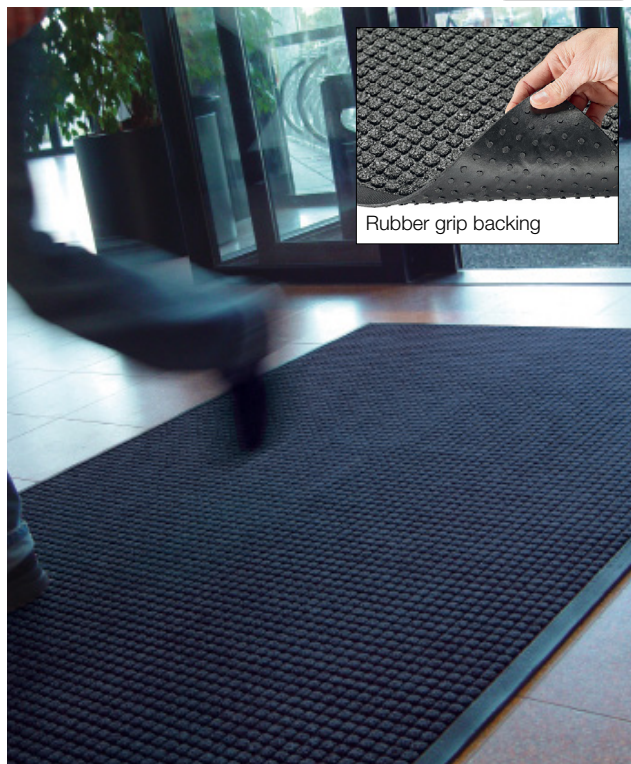

## A Bacteria control fingertip rubber entrance mat

- Natural rubber 'fingers' scrape and trap dirt.
- Can be filled with disinfectant to create an anti-microbial bath.
- Slip resistant base with safety bevelled edges.
- Easy clean - shake out or hose down.
- Thickness - 16mm.

## B Bacteria control waffle indoor entrance mat

- Tufted loop pile in a crush-proof waffle pattern, yarns 850g/m<sup>2</sup>.
- Can be soaked in diluted disinfectant.
- Disinfectant contained within rubber edged perimeter.
- Holds 5.4 ltrs of fluid per m<sup>2</sup>.
- Durable, slip-resistant cleated rubber base.
- Thickness: 13mm.