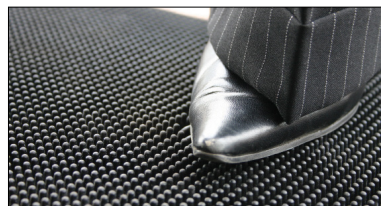

## A Bacteria control fingertip rubber entrance mat

- Natural rubber 'fingers' scrape and trap dirt.
- Can be filled with disinfectant to create an anti-microbial bath.
- Slip resistant base with safety bevelled edges.
- Easy clean - shake out or hose down.
- Thickness - 16mm.

## B Bacteria control waffle indoor entrance mat

- Tufted loop pile in a crush-proof waffle pattern, yarns 850g/m<sup>2</sup>.
- Can be soaked in diluted disinfectant.
- Disinfectant contained within rubber edged perimeter.
- Holds 5.4 ltrs of fluid per m<sup>2</sup>.
- Durable, slip-resistant cleated rubber base.
- Thickness: 13mm.