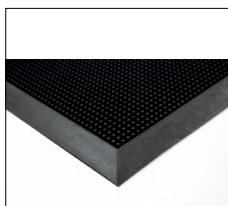

## A Bacteria control fingertip rubber entrance mat

- Natural rubber 'fingers' scrape and trap dirt.
- Can be filled with disinfectant to create an anti-microbial bath.
- Slip resistant base with safety bevelled edges.
- Easy clean - shake out or hose down.
- Thickness - 16mm.

## B Bacteria control waffle indoor entrance mat

- Tufted loop pile in a crush-proof waffle pattern, yarns 850g/m<sup>2</sup>.
- Can be soaked in diluted disinfectant.
- Disinfectant contained within rubber edged perimeter.
- Holds 5.4 ltrs of fluid per m<sup>2</sup>.
- Durable, slip-resistant cleated rubber base.
- Thickness: 13mm.