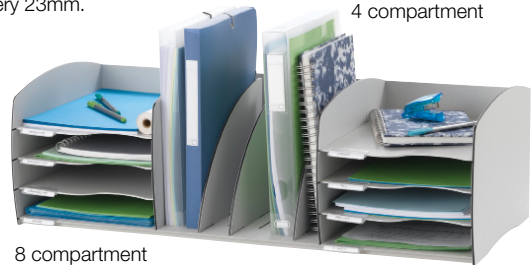

Grey

5 YEAR WARRANTY

J Multicoloured desktop organisers

- Multicoloured accessories to serve as organisation and orientation aids.
- Drawers are stackable with anti-slip plastic feet.
- Silent drawer movement and pull-out stop.
- Transparent label windows and exchangeable insert sheets.
- Letter trays can be stacked either vertically or staggered.
- Magazine racks have grip holes for optimal handling.

4 drawer with lock

5 letter tray set

5 magazine rack set

Code	Description	H x W x D mm	Price £ each
400705DX8	4 drawer box without lock	292 x 280 x 356	60.99
400704DX8	4 drawer box with lock	292 x 280 x 356	79.99
429288DX8	5 letter tray set	74 x 264 x 336	27.49
429289DX8	5 magazine rack set	306 x 73 x 241	21.99

K Desktop organiser

- High impact polystyrene desk organiser includes letter trays and adjustable separators.
- Includes label holders and labels.
- H x D: 245 x 340mm.
- Separators can be adjusted every 23mm.

4 compartment

8 compartment

Description	Width mm	Black Code	Grey Code	Price £ each
4 compartments	543	400428DX8	400429DX8	73.99
8 compartments	795	400430DX8	400431DX8	99.99

L Rexel Choices half strip stapler and hole punch