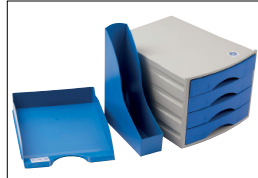

I Recycled plastic desk accessories

- Range of desktop accessories manufactured with plastics in Blue Angel (recycled) quality.
- Letter trays are stackable.
- Magazine racks fits A4 paper with finger hole for easy retrieval.
- 4 drawer units with drawer stoppers.
- 16L waste bin with smooth interior for easy cleaning and carry handles to transport.

Black

Blue

Description	H x W x D mm	Black Code	Blue Code	Grey Code	Price £ each
Letter tray	63 x 253 x 337	426799DX8	426800DX8	426801DX8	6.99
Magazine rack	306 x 73 x 241	426805DX8	426806DX8	426807DX8	7.49
Drawer box	230 x 290 x 360	426802DX8	426803DX8	426804DX8	35.99
16L waste basket	330 x 315 x 315			426808DX8	9.99

K Desktop organiser

- High impact polystyrene desk organiser includes letter trays and adjustable separators.
- Includes label holders and labels.
- H x D: 245 x 340mm.
- Separators can be adjusted every 23mm.