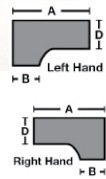

C Essential office ergonomic desk

- Ideal for fitting into corners or cluster together to maximise office space. • Size B: 600mm, C: 1200mm, D: 800mm. • Frame: Graphite.
- Pedestals can only be fitted to long side.

Width mm (A)	Type	Beech		White		Price £ each
		Code	Code	Code	Code	
Desk without pedestal						
1600	Left	415920DX8	418605DX8			295.00
1600	Right	415922DX8	418606DX8			295.00
1800	Left	415924DX8	418607DX8			329.00
1800	Right	415926DX8	418608DX8			329.00

Width mm	Type	No of drawers	Beech		White		Price £ each
			Code	Code	Code	Code	
Desk with one fixed pedestal							
1800	Left	2	415928DX8	418609DX8			435.00
1800	Right	2	415930DX8	418610DX8			435.00
1800	Left	3	415932DX8	418611DX8			435.00
1800	Right	3	415934DX8	418612DX8			435.00