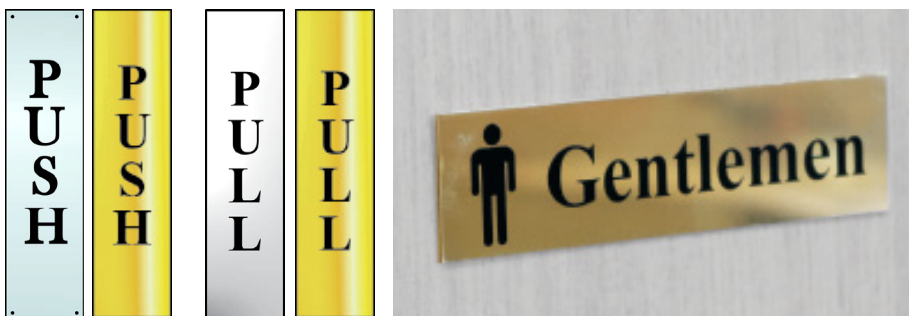

Signs & Labels Office & Washroom Signs

A Internal signs - chrome and gold effect

- These mini signs are ideal for use in areas where space constraints make larger signs impractical or unsightly.
- Manufactured from self-adhesive PVC, they are quick to fix.
- Commonly used throughout offices and commercial premises.
- Materials: Polished gold effect laminate (self adhesive) or Polished chrome effect laminate. • H x W: 50 x 200mm.
- Pull and push signs are H x W: 200 x 50mm. • Extended range online.

Description	Black on chrome Code	Gold on black Code	Price £ each
Entrance	410729DX8	410688DX8	4.39
Exit	410726DX8	410684DX8	4.39
No smoking	410694DX8	410651DX8	4.39
Mind your head	410736DX8	410673DX8	4.39
Mind the step	410733DX8	410666DX8	4.39
Gentlemen	410698DX8	410655DX8	4.39
Ladies	410697DX8	410654DX8	4.39
Disabled toilet	410696DX8	410653DX8	4.39
Toilet	410699DX8	410656DX8	4.39
Toilets	410710DX8	410657DX8	4.39
Reception	410713DX8	410661DX8	4.39

Description	Black on chrome Code	Gold on black Code	Price £ each
Office	410711DX8	410659DX8	4.39
Bar	422555DX8	422557DX8	4.39
Staff only	410719DX8	410680DX8	4.39
Private	410718DX8	410667DX8	4.39
Please ring for attention	410724DX8	410681DX8	4.39
Please shut the door	410723DX8	410680DX8	4.39
Beware of the dog	410730DX8	410689DX8	4.39
Visitors	410740DX8	410682DX8	4.39
Manager	410717DX8	410665DX8	4.39
Pull	410744DX8	410692DX8	4.39
Push	410745DX8	410693DX8	4.39