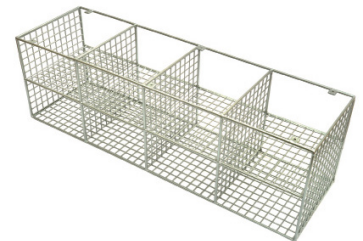

B Eco plastic slat changing room furniture

- Strong box section steel furniture with recycled black plastic slats.
- Steel frame has a powder coated grey finish (other colours available by request).
- Steel frame - 40 x 40 x 1.5mm.
- Plastic slat - 30 x 100mm.
- Seat height - 430mm.

Eco plastic slat double sided changing room bench

- Overall H x D - 1800 x 760mm.

Double sided bench

Code	Length mm	No. of hooks	Price £ each	Price £ each 2+
404065DX8	1000	10	386.00	383.00
404066DX8	1200	12	413.00	410.00
404067DX8	1500	16	467.00	464.00

Mesh shoe basket shelf

- 25 x 25 x 2.5mm mesh/ 6mm frame.

Code	To fit bench mm	Price £ each	Price £ each 2+
407399DX8	1000	78.99	76.99
407410DX8	1200	83.99	81.99
407411DX8	1500	109.00	107.00

Mesh shoe basket compartments

- 25 x 25 x 2.5mm mesh/ 6mm frame.

Code	To fit bench mm	No. of compartments	Price £ each	Price £ each 2+
407412DX8	1000	8 (2 x 4)	105.00	103.00
407413DX8	1200	8 (2 x 4)	110.00	108.00
407414DX8	1500	12 (3 x 4)	149.00	147.00