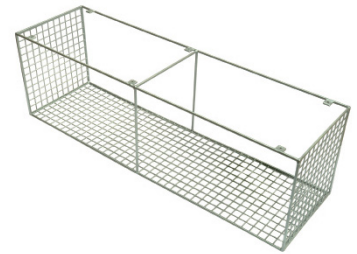

B Eco plastic slat changing room furniture

- Strong box section steel furniture with recycled black plastic slats.
- Steel frame has a powder coated grey finish (other colours available by request).
- Steel frame - 40 x 40 x 1.5mm.
- Plastic slat - 30 x 100mm.
- Seat height - 430mm.

Eco plastic wall mounted coat rail

- Rail made from 100% recycled plastic in black finish.
- Tough grey 55mm hooks.

Code	Length mm	No. of hooks	Price £ each	Price £ each 2+
404077DX8	1000	6	75.49	73.99
404078DX8	1200	8	93.99	91.99
404079DX8	1500	10	105.00	103.00
404080DX8	1800	12	118.00	116.00

Eco plastic slat double sided changing room bench

- Overall H x D - 1800 x 760mm.

Double sided bench

Code	Length mm	No. of hooks	Price £ each	Price £ each 2+
404065DX8	1000	10	386.00	383.00
404066DX8	1200	12	413.00	410.00
404067DX8	1500	16	467.00	464.00

Mesh shoe basket shelf

- 25 x 25 x 2.5mm mesh/ 6mm frame.

Code	To fit bench mm	Price £ each	Price £ each 2+
407399DX8	1000	78.99	76.99
407410DX8	1200	83.99	81.99
407411DX8	1500	109.00	107.00

Mesh shoe basket compartments