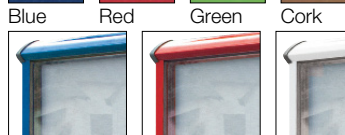

A Lockable magnetic noticeboard for indoors and outdoors

- Durable silver anodised aluminium frame. • 32mm depth.
- Vandal resistant 1.5mm polycarbonate glazing panel.
- Magnetic pins included.
- Mount portrait or landscape.
- Back panel suitable for vinyl application.
- Door stays.
- Lockable, supplied with keys.

Outdoor lockable noticeboard with aluminium frame

- Accepts pins (cloth also accepts velcro).
- Choice of corkboard or coloured cloth board (more colours available online).

Accepts	H x W mm	Blue Code	Red Code	Green Code	Cork Code	Price £ each
4 x A4	575 x 712	410610DX8	410611DX8	410612DX8	410613DX8	249.00
4 x A4	750 x 537	410614DX8	410615DX8	410616DX8	410617DX8	245.00
8 x A4	750 x 967	392807DX8	410537DX8	410542DX8	320179DX8	315.00
9 x A4	1050 x 752	392812DX8	410538DX8	410543DX8	392813DX8	320.00
12 x A4	1050 x 1012	392818DX8	410539DX8	410544DX8	392819DX8	370.00
15 x A4	1050 x 1182	392824DX8	410540DX8	410545DX8	392825DX8	395.00
18 x A4	1050 x 1397	392830DX8	410541DX8	410546DX8	320180DX8	445.00

Outdoor lockable noticeboard with coloured frame

- Light grey felt board. • Accepts pins and velcro.
- Choice of frame colour. • More frame colours available online.

Accepts	H x W mm	Blue Code	Red Code	White Code	Black Code	Price £ each
8 x A4	750 x 967	392808DX8	392809DX8	392811DX8	400685DX8	339.00
9 x A4	1050 x 752	392814DX8	392815DX8	392817DX8	400686DX8	345.00
12 x A4	1050 x 1012	392820DX8	392821DX8	392823DX8	400687DX8	399.00
15 x A4	1050 x 1182	392826DX8	392827DX8	392829DX8	400688DX8	429.00
18 x A4	1050 x 1397	392831DX8	392832DX8	392834DX8	400689DX8	480.00

Satin aluminium

Blue frame Red frame White frame

Black frame