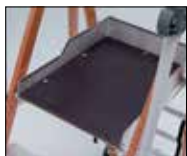

C Telescopic mobile podium work platforms

- High quality hight adjustable aluminium safety steps. • Safety guard rails on 3 sides and gated closure. • Folding stabilisers - adjustable for uneven ground. • 600 x 400mm solid work platform, with toe boards.
- Easy to manoeuvre, fitted with 200mm dia. wheels.
- Folds for ease of transportation and handling.
- Built in tool tray. • NF PIRL 93353 (3-4 tread) and NF PIRL 93353 (4-6 tread and above) compliant. • 150kg capacity. • 5 year guarantee.

150 KG

5yr Guarantee

D Fibreglass mobile podium work platform

- Fibreglass construction.
- Guard rail to 3 sides, with abrasion resistant Rilsan coating, and gated closure. • Adjustable stabilisers for uneven ground.
- 600 x 420mm wooden slip resistant platform, and toe board on 3 sides.
- Large capacity tool tray / carry handle.
- Large 160mm dia. wheels.
- Conforms with EN 50528 / EN 61478, electrically insulated to 30kV.
- 150kg capacity.
- 5 year guarantee.

NEXT DAY

600 x 420mm platform

Gate locking mechanism

Grooved slip-resistant treads

Adjustable stabiliser

Large capacity tool tray and carry handle

Large 160mm dia. wheels

Electrically insulated up to 30kV