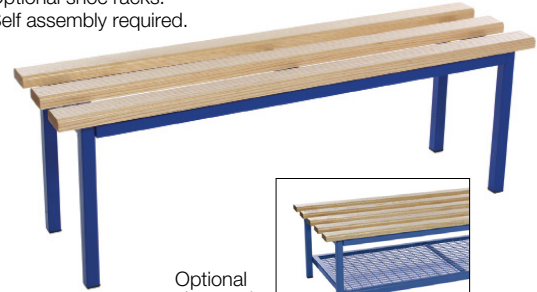

Benchura designed for change

UK MADE

5 YEAR GUARANTEE

Evolve mezzo freestanding changing room bench

- Strong perimeter bench.
- H x D - 450 x 325mm.
- Additional strength provided by steel support frame under the seat.
- Optional shoe racks.
- Self assembly required.

Optional shoe rack

Single bench only

Width mm	Black Code	Blue Code	Silver Code	Red Code	Price £ each 1-2	Price £ each 3-5	Price £ each 6+
1000	396715DX8	396720DX8	396710DX8	397851DX8	180.00	166.00	162.00
1500	396716DX8	396721DX8	396711DX8	397852DX8	207.00	190.00	187.00
2000	396717DX8	396722DX8	396712DX8	397853DX8	252.00	235.00	228.00
2500	396718DX8	396723DX8	396713DX8	397854DX8	328.00	304.00	296.00
3000	396719DX8	396724DX8	396714DX8	397855DX8	351.00	326.00	318.00

Evolve mezzo freestanding double depth changing room bench

- Deep bench that can be used as an island unit where back-to-back seating is required.
- Additional strength provided by steel support frame under the seat.
- H x D - 450 x 595mm.
- Optional shoe racks. • Self assembly required.

Evolve single sided changing room bench

- Choice of bench only or bench with mesh top sheet.
- Single sided bench with coat rail and hooks, ideal for use around the perimeter of changing rooms.
- Additional strength provided by steel support frame under the seat.
- H x D - 1750 x 400mm.
- Optional shoe racks and back rests available.
- Self assembly required.