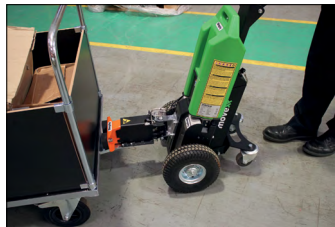

Codes in Green
Next Day Delivery

B Movexx powered tug with electric clamping hook

- Allows the user to engage or disengage load at the touch of a button.
- Enhanced, high performance 24V Lithium LiFePO4 battery.
- Foam filled puncture proof tyres.
- Height adjustable handle, 750 - 1150mm.
- With brake, ignition key and horn.
- Regulator - speed and acceleration are freely programmable.
- Spare batteries available, details on request.
- Option of separate battery charger or on-board charger (both supplied).

Load coupling at the touch of a button

Clamps onto load

Information

Benefits of using lithium batteries with Movexx powered tugs:

- Longer operating periods between charges.
- Low self-discharge rate - holds charge for longer when not in use.
- Low maintenance - no memory effect or re-energising required.
- Built-in Battery Management System protects against overcharging and deep discharge of the battery.

Code	Capacity kg	Width mm	Length mm	Weight kg	Price £ each
414173DX8	1000	440	600	43	6793.00

Handling & Lifting

C Movexx heavy duty 3 wheeled powered tugs

- 3-Wheeled electric pedestrian tugs that can pull, push and steer wheeled loads up to 6000kg.
- Powerful 24Vdc motor, upto 1100W. • Variable speed control. • Built-in lithium LiFePO₄ or lead-acid AGM battery pack. • On board battery charger.