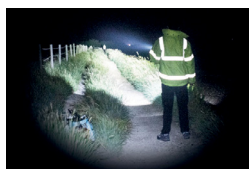

Code	Price £ each
399690DX8	96.99

D Rechargeable aluminium flood light

- Robust slim aluminium body with moulded rubber edge protection.
- 800 Lumens. • 50 super bright SMDs with 3 light settings.
- USB power outlet. • Run time: 3-7hrs. • Weight 2kg.
- L280 x W90 x H210mm. • IP65 dust and water splash proof.
- Complete with integrated stand/hanging hook.