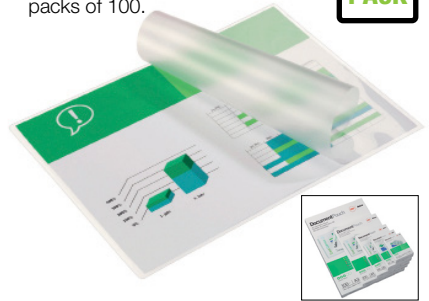

Code	Description	Price £ each
383274DX8	A4	49.99
383275DX8	A3	64.99

E Executive laminator

- Completes laminating document in as quick as 30 seconds.
- Designed to be used with 2 x 75 or 2 x 125 micron pouch.
- Warm up in 1 minute.
- Adjustable pouch guide for precise alignment.
- Exit tray to ensure flat finish.

Code	Description	Price £ each
414668DX8	A4	99.99
414669DX8	A3	135.00

F Laminating pouches

- High quality pouches in packs of 100.

Code	Size	Micron	Price £ per pack	Price £ per pack 2+
325381DX8	54 x 86mm/ credit card	250	11.99	10.99
325377DX8	A4	150	19.99	16.99
325378DX8	A4	250	26.99	23.99
325379DX8	A3	150	32.99	29.99