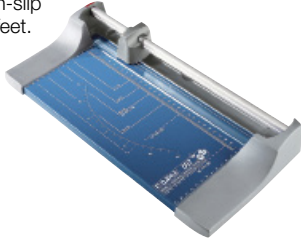

A Dahle personal paper trimmer

- Ideal for the fast trimming of paper, photos or film.
- Self-sharpening blade cuts in both directions.
- Ground rotating circular blade.
- Blade is safely enclosed in a plastic housing.
- Automatic clamp holds work securely and prevents shifting.
- Sturdy metal base with non-slip rubber feet.

Code	Max paper size	Price £ each
385694DX8	A4	45.99
385695DX8	A3	56.99

B Personal paper trimmer

- Safety enclosed fixed blade.
- Comfortable easy-grip trimmer head.
- Clear paper clamp rises to easily insert the paper for alignment.
- Smooth table surface with angle guides and measuring lines for precise trimming.
- Lightweight plastic base with non-slip rubber feet.

Code	Size	Cutting capacity	Price £ each
427309DX8	A4	8 sheets	27.99
427310DX8	A3	15 sheets	89.99

C Dahle office guillotine

- Metal table and non-slip rubber feet.
- Recessed grips for safe handling.
- Format lines and mm scale bars on table.
- Ergonomic handle.
- High quality screw mounted solingen steel blade.
- Steel blade holder and blade guard.
- Clamp.
- Adjustable back stop.

395601DX8

Code	Size	Cutting capacity	Price £ each
395601DX8	A4 /340mm	15 sheets	99.99
395602DX8	A3 /460mm	15 sheets	134.00
395600DX8	A4 /360mm	35 sheets	249.00

D Laminator

- Accepts 2 x 75 micron (150 micron) pouches only.
- Simple to use.
- Warm up in 5 minutes.
- Protects frequently handled documents against spills, grease and light.
- Laminates from credit card size up to A3.
- Compact and portable design.
- Cold setting for use with self-adhesive cold seal pouches.