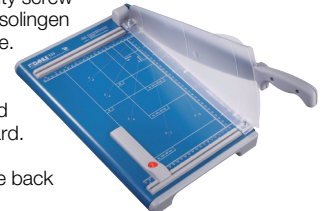

A Dahle personal paper trimmer

- Ideal for the fast trimming of paper, photos or film.
- Self-sharpening blade cuts in both directions.
- Ground rotating circular blade.
- Blade is safely enclosed in a plastic housing.
- Automatic clamp holds work securely and prevents shifting.
- Sturdy metal base with non-slip rubber feet.

Code	Max paper size	Price £ each
385694DX8	A4	45.99
385695DX8	A3	56.99

B Personal paper trimmer

- Safety enclosed fixed blade.
- Comfortable easy-grip trimmer head.
- Clear paper clamp rises to easily insert the paper for alignment.
- Smooth table surface with angle guides and measuring lines for precise trimming.
- Lightweight plastic base with non-slip rubber feet.

Code	Size	Cutting capacity	Price £ each
427309DX8	A4	8 sheets	27.99
427310DX8	A3	15 sheets	89.99

C Dahle office guillotine

- Metal table and non-slip rubber feet.
- Recessed grips for safe handling.
- Format lines and mm scale bars on table.
- Ergonomic handle.
- High quality screw mounted solingen steel blade.
- Steel blade holder and blade guard.
- Clamp.
- Adjustable back stop.

395601DX8

Code	Size	Cutting capacity	Price £ each
395601DX8	A4 /340mm	15 sheets	99.99
395602DX8	A3 /460mm	15 sheets	134.00
395600DX8	A4 /360mm	35 sheets	249.00

D Laminator

- Accepts 2 x 75 micron (150 micron) pouches only.
- Simple to use.
- Warm up in 5 minutes.
- Protects frequently handled documents against spills, grease and light.
- Laminates from credit card size up to A3.
- Compact and portable design.
- Cold setting for use with self-adhesive cold seal pouches.