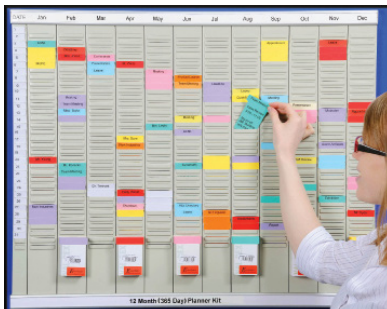

Standard clipboard

A4 Masonite

Aluminium

Clipfolder

Code	Type	Price £ each 1-2	Price £ each 3+
405840DX8	Black standard A4 clipboard	4.49	3.99
427533DX8	Blue standard A4 clipboard	4.49	3.99
427704DX8	Black A4 clipfolder	6.49	5.79
427705DX8	Blue A4 clipfolder	6.49	5.79
405838DX8	Masonite A4 clipboard	6.99	5.99
405837DX8	Aluminium A4 clipboard	10.99	9.49

L Annual planner T-card kit

- Schedule all your plans over a year on a daily basis with this kit.
- Includes 12 x 32 slot deep monthly panels, index panel, wall rails, monthly header strip, and 5 boxes of Size 2 T-cards.
- H x W: 655 x 805mm.
- Custom systems and more kits available online.