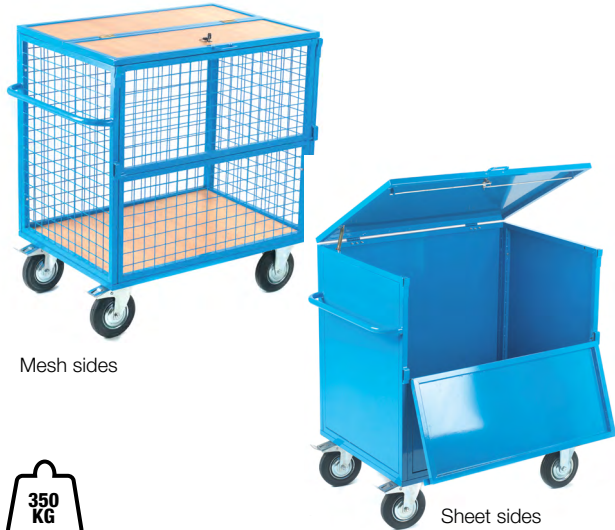

A Steel lockable container trucks

- Capacity 350kg.
- H x W x D - 800 x 700 x 1000mm.
- Supplied with half drop gate for ease of access.
- Choice of solid sheet steel or 50mm x 50mm mesh sides.
- On two fixed and two swivel (braked) 200mm dia. rubber tyred castors.

Code	Sides	Weight kg	Price £ each
390548DX8	Mesh	81	653.00
390549DX8	Sheet	103	756.00

B Fetra wire mesh container trucks

- Capacity 600kg.
- With drop down sides for easy access when loading or unloading.
- Box trucks with lids have eyelets for secure padlocking.
- On two fixed and two swivel (braked) 200mm dia. thermoplastic tyred castors, with high quality ball bearings.
- Swivel castors with wheel locks, according to the European Standard EN 1757-3 (safety of platform trolleys).
- Supplied flat pack for self-assembly on site.

C Fetra wooden sided container trucks

- Capacity 600kg.
- Easy access half-drop side & hinged lid with padlock eyelets.
- 800mm internal height.
- On two fixed and two swivel (braked) 200mm dia. thermoplastic tyred castors, with high quality ball bearings.
- Powder coated steel frame, and beech laminate sides.
- Self assembly required.

D Fetra heavy duty steel container trucks

- Capacity 600kg.
- Easy access drop side & gas spring hinged lid with padlock eyelets.
- On two fixed and two swivel (braked) 200mm dia. thermoplastic tyred castors, with high quality ball bearings.
- Braked castors to EN 1757-3 (safety of platform trolleys).
- Powder coated steel construction.
- Self assembly required.