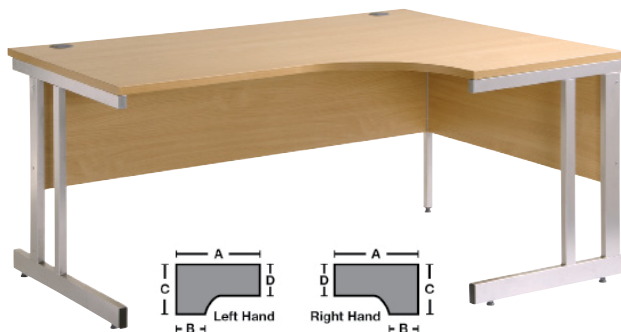

## Express desks

- 25mm top and back modesty panel.
- Steel double upright cantilever leg frame.
- 2 cable ports (800 and 1000mm wide desks have 1 cable port).
- Adjustable feet up to 25mm in height.
- Height 725mm.

### **A** Express rectangular desks

- Depth 800mm.

**8 YEAR WARRANTY**

Width mm	Beech Code	White Code	Oak Code	Walnut Code	Price £ each
800	396179DX8	396183DX8	396181DX8	396182DX8	185.00
1000	382158DX8	396523DX8	396521DX8	396522DX8	190.00
1200	382168DX8	396527DX8	396525DX8	396526DX8	199.00
1400	382172DX8	396531DX8	396529DX8	396530DX8	210.00
1600	382174DX8	396535DX8	396533DX8	396534DX8	219.00
1800	382176DX8	396539DX8	396537DX8	396538DX8	245.00

### **B** Express ergonomic desks

- Right hand or left hand units available.
- Size B: 600mm, C: 1200mm, D: 800mm.

Width mm (A) Type	Beech Code	White Code	Oak Code	Walnut Code	Price £ each
1400 Right hand	396139DX8	396143DX8	396141DX8	396142DX8	289.00
1400 Left hand	396134DX8	396138DX8	396136DX8	396137DX8	289.00
1600 Right hand	382179DX8	396519DX8	396517DX8	396518DX8	299.00
1600 Left hand	382177DX8	396515DX8	396513DX8	396514DX8	299.00
1800 Right hand	396149DX8	396153DX8	396151DX8	396152DX8	365.00
1800 Left hand	396144DX8	396148DX8	396146DX8	396147DX8	365.00