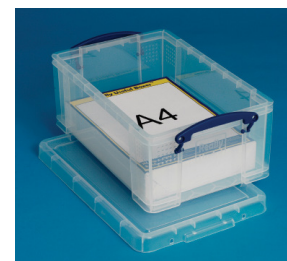

Storage & Shelving Storage Boxes & Containers

A Really Useful Box® - clear containers

- Robust transparent polypropylene containers with secure snap-lock lids.
- Stackable, and inter-stackable with different sized boxes.
- Flat, reinforced base.
- Working temperature -15°C to +80°C.
- 35L, 42L and 64L are ideal for filing or archiving.
- 35L and 64L have an integral lip, to support A4 suspension files.

42L

84L

Up to
84L

18L

9L

Code	Capacity L	External H x W x L mm	Internal H x W x L xmm	Price £ each 1-4	Price £ each 5-9	Price £ each 10+
375558DX8	9	155 x 255 x 395	140 x 210 x 335	11.49	10.49	9.49
372209DX8	18	200 x 390 x 480	170 x 310 x 370	17.49	16.49	15.49
314980DX8	35	310 x 390 x 480	280 x 310 x 370	21.49	20.49	19.49
317438DX8	42	310 x 440 x 520	280 x 370 x 405	21.99	20.99	19.99
308450DX8	50	230 x 440 x 710	200 x 370 x 605	24.49	22.99	21.99
308741DX8	64	310 x 440 x 710	280 x 370 x 605	26.99	25.49	23.49
309280DX8	84	380 x 440 x 710	355 x 370 x 605	29.99	27.99	25.99

Storage & Shelving

B Opaque blue Really Useful Box® containers

- Robust blue opaque polypropylene containers with secure snap-lock lids.
- Prevents any fading of contents with sunlight, and keeps contents unseen.
- Stackable, and inter-stackable with different sized boxes.
- Flat, reinforced base.
- Working temperature -15°C to +80°C.
- 35L, 42L and 64L are ideal for filing or archiving.
- 35L and 64L have an integral lip, to support A4 suspension files.

35L

42L

50L

64L

84L

Code	Capacity L	External H x W x L mm	Internal H x W x L mm	Price £ each 1-4	Price £ each 5-9	Price £ each 10+
357829DX8	35	310 x 390 x 480	280 x 310 x 370	21.49	20.49	19.49
357830DX8	42	310 x 440 x 520	280 x 370 x 405	21.99	20.99	19.99
385646DX8	50	230 x 440 x 710	200 x 370 x 605	24.49	22.99	21.99
373813DX8	64	310 x 440 x 710	280 x 370 x 605	26.99	25.49	23.49
373815DX8	84	380 x 440 x 710	355 x 370 x 605	29.99	27.99	25.99