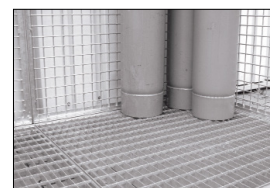

Storage & Shelving

Standard single door design

Double door option with extra cylinder frame

Cylinder supports

Floor grid

C Large cylinder storage cages with optional roof

- Sturdy frame construction, galvanised in accordance to EN ISO 1461.
- Supplied as single door with lock as standard (two keys supplied).
- Designed for ground fixing to the floor. • Optional galvanised floor grid and storage frame available.
- Cage without roof height: 2100mm. • Cage with roof height: 2190mm.