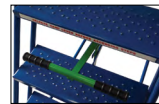

'Access barred' central lever brake