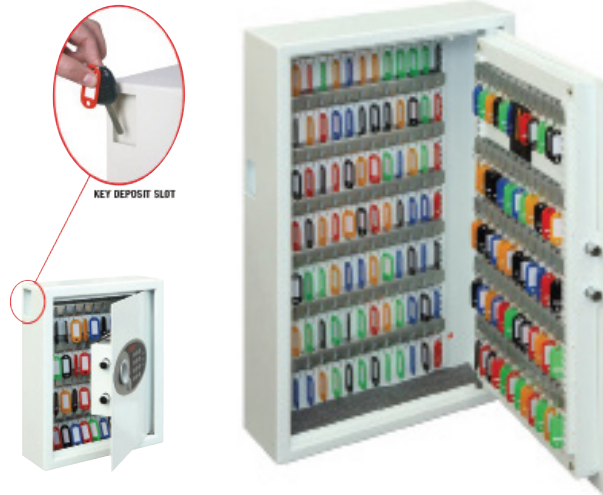

### E Key cabinet with push button electronic cam lock

- Durable powder coated finish.
- Adjustable colour coded hook bars.
- Removable control index card.
- Four mounting holes in back of cabinet.
- Colour coded long key tags.

### F Mechanical push button key cabinets

- For multiple users, access can be controlled with the use of the digital combination lock.
- Latch lock allows the door to be easily pushed closed.
- Sturdy powder coated finish.
- Adjustable colour coded, numbered hook bars.
- Removable control index.
- Colour coded keytabs, rings and numbers.
- 8000 different changeable combinations.
- Easy turn knob opening.
- Latched for push shut operation.

### G High security electronic key cabinets

- High security electronic lock, up to 8 digits.
- Body: 3mm steel thickness.
- Wall fixings (bolts supplied).
- Colour: soft white.
- Requires 4 x AA batteries (supplied).
- 48 and 144 key capacity safes have a key deposit slot.

### H Electronic keypad key cabinets

- Fitted with a slimline (16mm depth) matt electronic keypad with LED display.
- A deposit aperture (43mm x 43mm) allows for key deposit.
- A spring hinge door ensure effortless opening.
- In a stylish light grey paint finish with red carpeted base and an interior LED light as standard.
- The steel body measures 2mm with a 5mm door, twin bolts at 18mm.