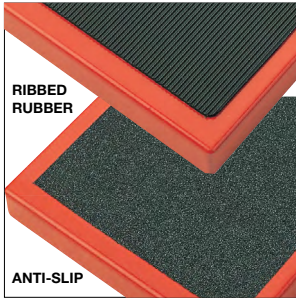

C Mobile platform steps with cup feet

- Mobile steps with cup enclosed retractable swivel castors. • Steps lower on to a firm rubber foot which protects carpets and other floor surfaces.
- Metal treads with ribbed rubber or slip resistant grit-like surface. • Fully welded construction with a powder coated finish.
- Platform: W380 x D280mm. • Tread depth 180mm. • Capacity:125kg. • Hook on baskets and trays available to special order.
- Replacement rubber foot rings available online, code 430152. • Made in the UK.

Single handrail

No handrail

Full handrail

Ladders & Steps

No. of treads	Handrail type	Overall H x W x D mm	Platform H mm	Rubber treads				Slip resistant treads				Price £ each
				Blue Code	Red Code	Green Code	Yellow Code	Blue Code	Red Code	Green Code	Yellow Code	
2	None	610 x 530 x 540	508	385122DX8	385123DX8	385124DX8	385125DX8	385098DX8	385099DX8	385100DX8	385101DX8	199.00
2	Single	1185 x 530 x 540	508	385126DX8	385127DX8	385128DX8	385129DX8	385102DX8	385103DX8	385104DX8	385105DX8	209.00
2	Full	1185	508	385130DX8	385131DX8	385132DX8	385133DX8	385106DX8	385107DX8	385108DX8	385109DX8	239.00
3	Full	1425	762	385134DX8	385135DX8	385136DX8	385137DX8	385110DX8	385111DX8	385112DX8	385113DX8	289.00
4	Full	1683	1016	385138DX8	385139DX8	385140DX8	385141DX8	385114DX8	385115DX8	385116DX8	385117DX8	319.00
5	Full	1940	1270	385142DX8	385143DX8	385144DX8	385145DX8	385118DX8	385119DX8	385120DX8	385121DX8	369.00