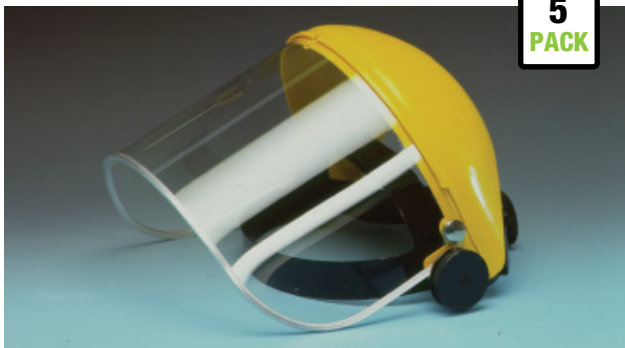

A JSP face shield with acetate visor and browguard

- Yellow polypropylene browguard with adjustable head harness and 20cm (8") acetate visor (chinguard option available on request).
- Protection against liquid splashes and low energy, high speed particles.
- Conforms to EN166.1.F.3. • Supplied as a pack of 5.

Code	Price £ per pack 1-4	Price £ per pack 5+
317979DX8	149.00	139.00

B JSP face shield with polycarbonate visor and browguard

- Black polypropylene browguard with adjustable head harness and polycarbonate 20cm (8") visor. • Protection against molten metal, liquid splashes and medium energy particles. • Conforms to EN166.1.B.3.9.

Code	Price £ each 1-4	Price £ each 5-9	Price £ each 10+
317986DX8	24.99	22.99	19.99

C Standard safety helmets

- UV-resistant high density polyethylene (HDPE) safety helmet.
- Low density (LDPE) polyethylene cradle with 8 fixing points.
- Sweat band. • Manual adjustment: head sizes 53/63 cm.
- Electrical Insulation up to 1000 Vac or 1500 Vdc.
- Anchorage for chin straps with 2 or 4 points.
- Conforms to EN397:2012.

E JSP EVO3 safety helmets with slip ratchet and comfort harness

- Super strong shell for superior all day protection.
- 6-point terylene cradle harness offers comfort and performance.
- Precise fit using the unique 1-2-3 point harness depth settings.
- Side and rear ventilation reducing helmet temperatures by an average of 2-3°C. • Conforms to EN 397 industrial helmet standard.