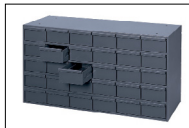

### E Steel drawer cabinets

- Cold rolled steel with a powder coated baked grey finish.
- Each drawer includes 2 high impact plastic dividers.
- Drawer H x W x D: 70 x 137 x 286 mm.
- Stack on top of each other as a modular system (matching pigeon hole bins also available).
- Base available to support units (fixings included).

24 drawer cabinet

30 drawer cabinet

6 drawer cabinet

Code	Description	H x W x D mm	Price £ each 1-2	Price £ each 3+
319705DX8	6 Drawer	102 x 857 x 295	132.00	122.00
319706DX8	18 Drawer	276 x 857 x 295	295.00	285.00
319707DX8	24 Drawer	365 x 857 x 295	415.00	385.00
405994DX8	30 Drawer	450 x 857 x 295	489.00	465.00
312828DX8	Base	140 x 865 x 300	129.00	119.00

### F Compartment storage boxes

- Suitable for storage of components in a workshop, production or service area.
- Complete with clear compartment boxes in 2 sizes.
- Small drawers: 380 h x 450 w x 1300 d mm.
- Large drawers: 530 h x 1070 w x 1300 d mm.
- Manufactured from high quality 'impact proof' polypropylene.
- 4 locating holes on the back of each unit the can be hung on a wall if required.

### G Really Useful Box® - organiser pack

- Ideal for small parts storage.
- Large tray with dividers.
- Contains 16 x 0.3 litre clear and transparent Really Useful Boxes.
- Supplied complete with screw holes for mounting on the wall.
- External H x W x D mm: 375 x 310 x 125