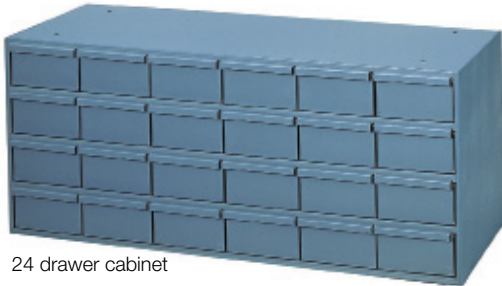

### E Steel drawer cabinets

- Cold rolled steel with a powder coated baked grey finish.
- Each drawer includes 2 high impact plastic dividers.
- Drawer H x W x D: 70 x 137 x 286 mm.
- Stack on top of each other as a modular system (matching pigeon hole bins also available).
- Base available to support units (fixings included).

24 drawer cabinet

30 drawer cabinet

6 drawer cabinet

Code	Description	H x W x D mm	Price £ each 1-2	Price £ each 3+
319705DX8	6 Drawer	102 x 857 x 295	132.00	122.00
319706DX8	18 Drawer	276 x 857 x 295	295.00	285.00
319707DX8	24 Drawer	365 x 857 x 295	415.00	385.00
405994DX8	30 Drawer	450 x 857 x 295	489.00	465.00
312828DX8	Base	140 x 865 x 300	129.00	119.00

### F Compartment storage boxes

- Suitable for storage of components in a workshop, production or service area.
- Complete with clear compartment boxes in 2 sizes.
- Small drawers: 380 h x 450 w x 1300 d mm.
- Large drawers: 530 h x 1070 w x 1300 d mm.
- Manufactured from high quality 'impact proof' polypropylene.
- 4 locating holes on the back of each unit the can be hung on a wall if required.

### G Really Useful Box® - organiser pack

- Ideal for small parts storage.
- Large tray with dividers.
- Contains 16 x 0.3 litre clear and transparent Really Useful Boxes.
- Supplied complete with screw holes for mounting on the wall.
- External H x W x D mm: 375 x 310 x 125