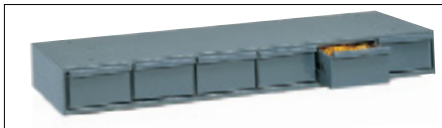

### E Steel drawer cabinets

- Cold rolled steel with a powder coated baked grey finish.
- Each drawer includes 2 high impact plastic dividers.
- Drawer H x W x D: 70 x 137 x 286 mm.
- Stack on top of each other as a modular system (matching pigeon hole bins also available).
- Base available to support units (fixings included).

24 drawer cabinet

30 drawer cabinet

6 drawer cabinet

Code	Description	H x W x D mm	Price £ each 1-2	Price £ each 3+
319705DX8	6 Drawer	102 x 857 x 295	132.00	122.00
319706DX8	18 Drawer	276 x 857 x 295	295.00	285.00
319707DX8	24 Drawer	365 x 857 x 295	415.00	385.00
405994DX8	30 Drawer	450 x 857 x 295	489.00	465.00
312828DX8	Base	140 x 865 x 300	129.00	119.00

### F Compartment storage boxes

- Suitable for storage of components in a workshop, production or service area.
- Complete with clear compartment boxes in 2 sizes.
- Small drawers: 380 h x 450 w x 1300 d mm.
- Large drawers: 530 h x 1070 w x 1300 d mm.
- Manufactured from high quality 'impact proof' polypropylene.
- 4 locating holes on the back of each unit the can be hung on a wall if required.

### G Really Useful Box® - organiser pack

- Ideal for small parts storage.
- Large tray with dividers.
- Contains 16 x 0.3 litre clear and transparent Really Useful Boxes.
- Supplied complete with screw holes for mounting on the wall.
- External H x W x D mm: 375 x 310 x 125