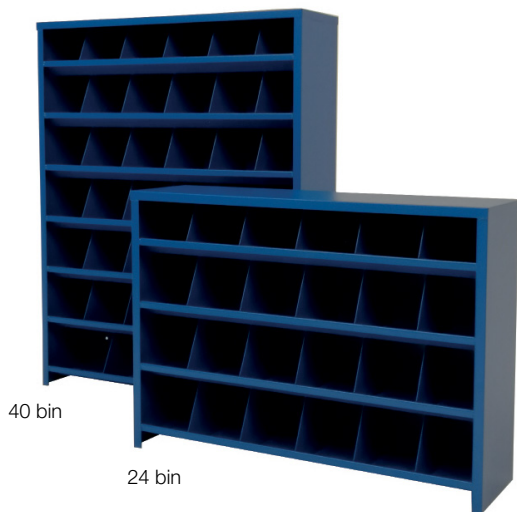

# Storage & Shelving Small Parts Storage & Picking Containers

## A Pigeon hole bins, 220mm depth

- Powder coated steel finish.
- Handy size for bench top positioning.
- Can be hung on the wall.
- Supplied fully built.

Code	No. of pigeon holes	H x W x D mm	Price £ each	Price £ each 2+
383109DX8	24	560 x 800 x 220	212.00	195.00
383108DX8	40	980 x 800 x 220	371.00	331.00

## B Pigeon hole bins

- Manufactured from cold rolled steel.
- Durable powder coated baked grey finish.
- Bins have a 28mm lip to retain contents.
- Overall W x D: 858 x 305mm, except 319703DX8 W x D: 860 x 300mm.
- Units interstack (and also with 'Drawer cabinets'), to suit individual needs.
- Bases available for units to stand on - legs attached with fasteners provided.

## C Clear drawer steel frame storage cabinets

- Strong steel frames with a dark blue stove enamelled finish and long life polycarbonate drawers.
- Storage cabinets with clear drawers that allow easy identification of product.
- Provide protection from dust and dirt.
- Can be used free-standing, wall mounted or fitted to rack/turntable units.
- Overall cabinet W x D: 306 x 150mm.