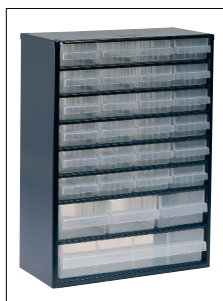

420mm high cabinet, 28 mixed drawers