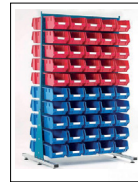

Double sided rack available online