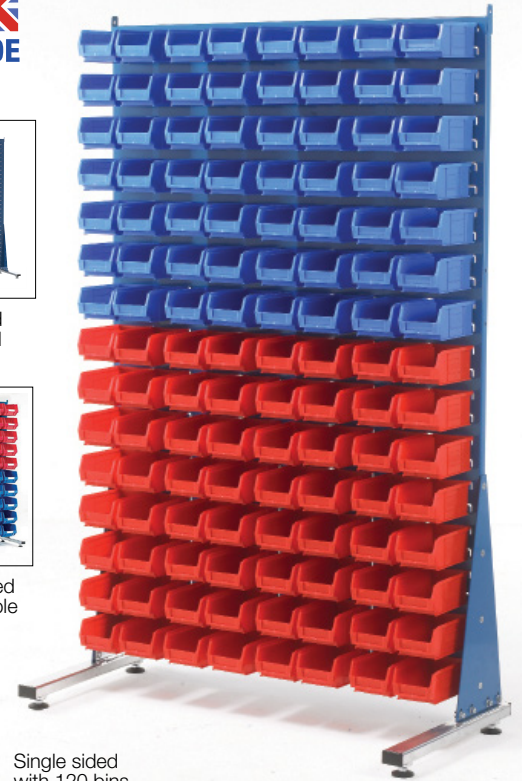

### D Free-standing louvre panel racks with small parts bins

- High density free-standing storage.
- Blue powder coated panels and silver grey feet.
- Double sided racks complete with containers available online.
- Self assembly required.

#### Single sided louvre panel racks with containers

Code	No. bins	Bin colour & Qty	Bin H x W x L mm	Price £ each
375102DX8	120	Blue (56) Red (64)	75 x 100 x 165	354.00
375103DX8	120	Red	75 x 100 x 165	354.00
375104DX8	120	Blue	75 x 100 x 165	354.00
405140DX8	60	Red (30) Blue (30)	132 x 150 x 240	358.00
405141DX8	60	Red	132 x 150 x 240	358.00
405142DX8	60	Blue	132 x 150 x 240	358.00
405143DX8	40	Red (20) Blue (20)	132 x 205 x 350	368.00
405144DX8	40	Red	132 x 205 x 350	368.00
405145DX8	40	Blue	132 x 205 x 350	368.00
375105DX8	28	Blue (12) Red (16)	182 x 205 x 350	384.00
375106DX8	28	Red	182 x 205 x 350	384.00
375107DX8	28	Blue	182 x 205 x 350	384.00
375108DX8	14	Blue (6) Red (8)	182 x 420 x 375	365.00
375109DX8	14	Red	182 x 420 x 375	365.00
375126DX8	14	Blue	182 x 420 x 375	365.00

To determine how many bins fit on a rack, divide the louvre value of the rack by the louvre value of the bin.

Single sided louvre panel rack

Double sided rack available online

Single sided with 120 bins

### E Louvre panel trolleys with small parts bins

- Single or double sided.
- Blue powder coated panels & silver grey base.
- Two fixed and two swivel 100mm dia. nylon castors.
- Supplied with bins, or as a trolley only with bins available separately.
- Self assembly required.