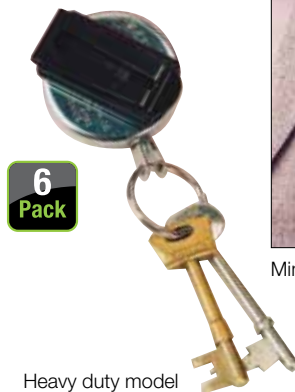

Design No.	Price £ per pack
413338DV1	11.00

NEXT DAY

10
Pack

I Durable ID badge reel

- For use with name badges with punched holes for a clip.
- Length: approx. 85 cm. • Pack of 10.

Design No.	Price £ per pack 1-4	Price £ per pack 5+
413404DV1	16.00	15.50

NEXT DAY

10
Pack

J Durable chrome I.D. badge reel

- High quality stainless steel badge reel with attractive chrome finish.
- This hardwearing badge reel with extra strong metal clip and cord is designed for frequent use. • Length 600mm. • 10 per pack.

Self-retracting keyreels - Mini-Bak

- Ideal for quick and easy access to keys or swipe cards in constant use.
- Perfect for accounts offices, banks, pubs etc.
- Choice of key or ID card use.

Design No.	Description	Price £ per 6
326573DV1	With spring clip for ID card	39.00
326574DV1	With spring clip for keys	39.00

Self-retracting keyreels - Standard model

- Features 600mm stainless steel chain.
- Choice of either spring clip or belt loop.

Design No.	Description	Price £ per 6
326562DV1	With spring clip	89.00
326564DV1	With belt loop	89.00