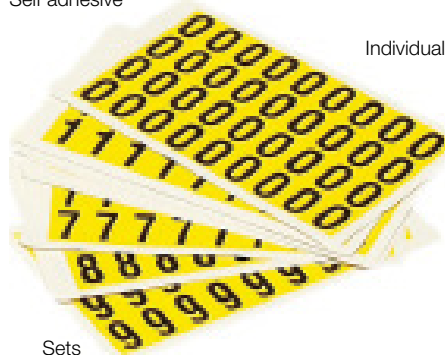

Need Pallet Racking?
See p376-378

 Codes in Green
Next Day Delivery

C Self-adhesive numbers and letters

- Eight handy sizes.
- Clean peel - leaves no residue.
- Simply applied, they can be quickly removed and leave no adhesive residue. Black text on either yellow or white background.

Self adhesive

Individuals

Sets

Individual letters and numbers- Black text on yellow background

Code	Label Size (H x W) mm	Characters Per Card	Price £ per card
3001Y	9.5 x 6	168	1.99
3002Y	12.5 x 8.5	90	1.99
3003Y	19 x 14	36	1.99
3004Y	38 x 21	12	1.99
3005Y	56 x 21	12	2.49
3006Y	90 x 38	6	2.99
3007Y	130 x 45	5	3.99
3008Y	230 x 140	1	3.99
3004ARDX8	38 x 21	12 Arrows	1.99

Individual letters and numbers - Black text on white background

Code	Label Size (H x W) mm	Characters Per Card	Price £ per card
3004W	38 x 21	12	1.99
3005W	56 x 21	12	2.49
3006W	90 x 38	6	2.99

Sets of numbers & letters (0-9 sheets of numbers or of A - Z sheets of letters) - black text on yellow

Information

HOW TO ORDER

To order, please add the number or letter required after the code which denotes the size you require. E.g. Letter A in label size 9.5 x 6mm, yellow background = 3001YA and letter B in label size 38 x 21 mm, white background = 3004WB.