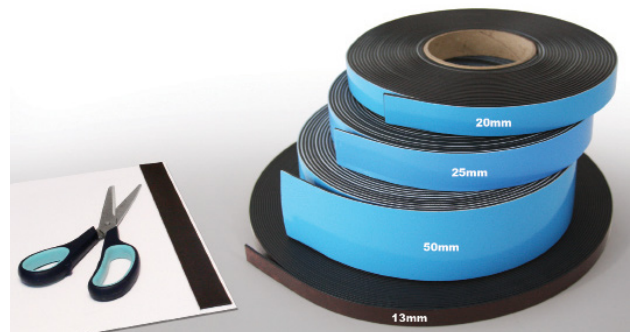

E Coloured magnetic wipeable racking label tape

- Adheres to any steel surface.
- Perfect for steel racking or shelving.
- Write on - wipe off gloss surface (using wet-wipe marker pens and a damp cloth).
- Six colour options.

F Self-adhesive magnetic front label tape

- Locates on any steel surface.
- Makes anything magnetic.
- No drilling required.
- 13mm strip is premium adhesive, 20 25 and 50mm are foam adhesive.
- Ideal for use around the factory or warehouse.

Premium

Foam

Code	Width x Length	Adhesive	Price £ per roll
321287DX8	20mm x 10m	Foam	44.99
389691DX8	25mm x 10m	Foam	54.99
375090DX8	50mm x 10m	Foam	69.99
321286DX8	13mm x 30m	Premium	79.99

G Magnetic labels

- For use with magnetic front tape.
- White faced magnetic location markers.
- Write on with a wet-wipe marker pen.
- Wipe clean with damp cloth.

Code	Length mm	Width mm	Pack Size	Price £ per pack
311454DX8	80	10	100	13.99
311452DX8		15	100	19.99
311460DX8		20	100	29.99
311458DX8		25	100	32.99
311464DX8		30	100	35.99
311468DX8		40	100	39.99
311476DX8		50	100	49.99
311462DX8	100	30	100	38.99
311466DX8		40	100	49.99
311470DX8		50	100	59.99
311478DX8		60	100	73.99
311480DX8		70	100	79.99
311482DX8		80	100	86.99
311472DX8	105	50	100	76.99
311451DX8		56	100	72.99
311484DX8		80	100	113.00
311448DX8		100	100	129.00
311474DX8	200	50	100	99.99
311486DX8		80	100	149.00
311450DX8		100	100	174.00
311456DX8	210	90	10	23.99