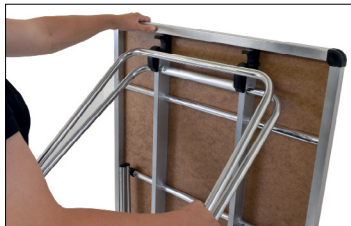

Premises Canteen Tables & Chairs

A Aluminium framed folding tables

- Attractively finished folding tables in a range of heights, lengths and widths, allowing different seating capacities.
- Versatile, easy to use and simple to fold.
- Strong yet lightweight with excellent durability.
- Black polypropylene corner mouldings add extra protection against the rigours of daily use.
- UK made.
- Lifetime guarantee.
- Other colours available on request.
- BS EN 1729 Part 1.
- Recyclable aluminium frame.

| Table length mm | Seating Capacity |
|-----------------|------------------|
| 915 | 2 |
| 1520 | 6 |
| 1830 | 8 |

B Economy aluminium framed folding tables

- Lightweight for easy handling.
- Folds flat for easy storage.
- Height - 698mm.
- Matching bench seats available on request.
- Lifetime guarantee.
- UK made.
- Recyclable aluminium frame.