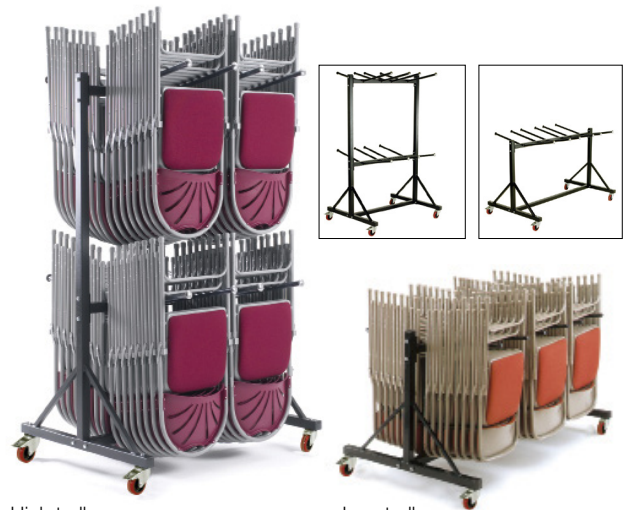

High trolley

Low trolley

Code	Type	H x W x L mm	Price £ each
394478DX8	High Trolley	2025 x 1135 x 1250	429.00
394479DX8	Low Trolley	1145 x 1135 x 1750	349.00