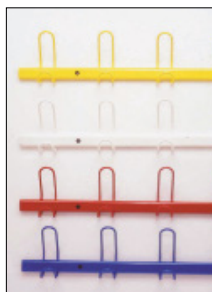

## C Plastic coat hooks

- The multi-coloured 5 pack contains a contains a navy blue, red, fern green, yellow and orange hook.
- The 10-pack contains a navy blue, red, fern green, yellow, orange, black, light grey, powder blue, peppermint green and pink hook.
- The screw holes are placed just 22mm apart. The hooks will fit into smaller spaces and narrower battens.
- Flat curve profile, unbreakable.
- Height: 95mm.

## E Heavy duty coat rail

- Small - 6 pegs and 12 hooks (length - 900mm).
- Large - 10 pegs and 20 hooks (length - 1450mm).

Colour	Small Code	Price £ each	Large Code	Price £ each
Blue	357818DX8	69.99	310483DX8	84.99
White	357816DX8	69.99	310485DX8	84.99
Red	357817DX8	69.99	310484DX8	84.99
Yellow	357815DX8	69.99	310486DX8	84.99