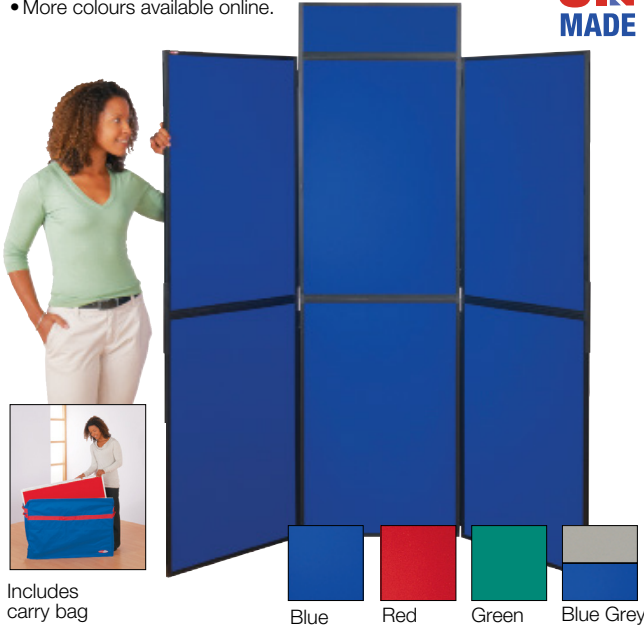

A Lightweight folding display panel kit

- Lightweight and easy to assemble. • Each panel measures 600 x 900mm. • Overall height built: 2000mm. • Black, PVC trim.
- Loop nylon covered panels accept both pins and Velcro®.
- Comes complete with carry bag. • 7 panel kit comes with a triangular table top to place over the gap for an extra display area.
- 6 and 7 panel kits are supplied with a single header panel (8 panel kit is supplied with a two panel header).
- More colours available online.

Includes carry bag

Description	Blue Code	Red Code	Green Code	Blue/Grey Code	Price £ each
6 panel	381143DX8	381144DX8	381145DX8	381146DX8	225.00
7 panel + tabletop	381147DX8	381148DX8	381149DX8	381150DX8	285.00
8 panel	381151DX8	381152DX8	381153DX8	381154DX8	299.00

B Aluminium framed folding display panel kit

- Aluminium framed panels for added strength. • Extra large aluminium trimmed panels measure 700 x 1000mm. • Overall height built: 2200mm.
- Loop nylon covered panels accept both pins and Velcro®.
- 7 panel kit comes with a triangular table top to place over the gap for an extra display area. • Comes complete with carry bag.
- 6 and 7 panel kits are supplied with a single header panel (8 panel kit is supplied with a two panel header).
- More colours available online.

C Mightyboard display panel system

- A semi-permanent panel system that's quick and easy to assemble.
- Double sided panels with high impact PVC frame.
- Choice of landscape or portrait mounting.
- Sturdy steel base.
- Made with loop nylon material which accepts pins and Velcro®.
- More colours available online.
- Kit F - 2 panels 90 x 180cm, 3 poles 180cm (portrait or landscape).
- Kit G - 3 panels 120 x 120cm, 4 poles 180cm.
- Kit H - 3 panels 120 x 180cm, 4 poles 180cm (portrait or landscape).
- Kit I - 6 panels 90 x 180cm, 4 poles 180cm, 1 header panel 20 x 180cm, 2 header poles 20cm.
- **Made to order (non-returnable).**