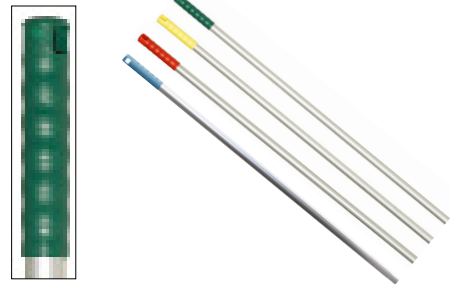

Code	Colour	Price £ each 1-4	Price £ each 5-9	Price £ each 10+
361010DX8	Green	12.99	10.99	8.99
361015DX8	Blue	12.99	10.99	8.99
361016DX8	Yellow	12.99	10.99	8.99
361017DX8	Red	12.99	10.99	8.99

M Rubbermaid portable mobile barrier

- Lightweight, ready to use barrier.
- 4 metres long when fully open with 16 articulating panels.
- 2 x 120mm non marking wheels.