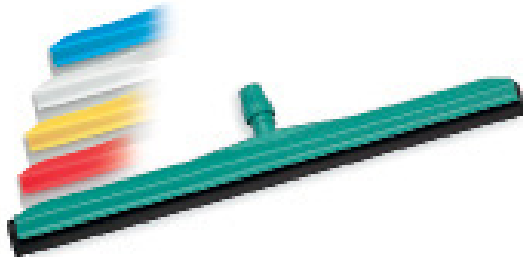

Codes in Green
Next Day Delivery

H Universal tool holder rack

- Ideal for all types of hand tools, brushes, shovels, etc.
- Fits all normal handle diameters 9 - 35mm.
- Supports up to 4kg per clip.
- Suitable for both indoor or outdoor use.
- Recommended for hanging tools to dry after washing.

J Colour coded floor squeegee heads

- Polypropylene frame with expanded neoprene double black 55cm sponge blade.
- Wipes and dries in moments.
- Aluminium handle sold separately.

Code	Colour	Price £ each 1-4	Price £ each 5-9	Price £ each 10+
361011DX8	Green	12.99	10.99	8.99
361012DX8	Red	12.99	10.99	8.99
361013DX8	Blue	12.99	10.99	8.99
361014DX8	Yellow	12.99	10.99	8.99

L Floor standing A boards

- For cleaning and general wet handling tasks.
- Heavy duty polypropylene A board printed on both sides with common legends in use today.
- Foldable and easy to store.
- Dimensions: Height (face) 620mm. Width (top) 210mm. Width (bottom) 300mm. Depth (flat) 30mm. Depth (open) up to 450mm.

Code	Description	Price £ each 1-4	Price £ each 5+
378245DX8	Wet floor	11.99	9.99
378244DX8	Cleaning in progress	11.99	9.99

I Floor squeegees

- Heavy duty floor squeegee is constructed from 14 gauge powder painted steel frame and retainer. Ideal for moving large volumes of water and debris.
- Sanitary combi squeegee has a scrubbing and squeegee action in one, will not scratch delicate floors.
- Aluminium handle (sold separately 349053DX8) is suitable for either squeegee.