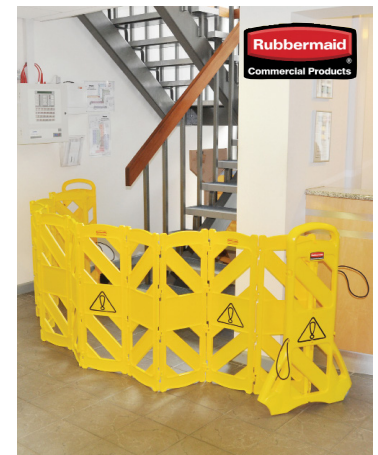

Codes in Green
Next Day Delivery

H Universal tool holder rack

- Ideal for all types of hand tools, brushes, shovels, etc.
- Fits all normal handle diameters 9 - 35mm.
- Supports up to 4kg per clip.
- Suitable for both indoor or outdoor use.
- Recommended for hanging tools to dry after washing.

L Floor standing A boards

- For cleaning and general wet handling tasks.
- Heavy duty polypropylene A board printed on both sides with common legends in use today.
- Foldable and easy to store.
- Dimensions: Height (face) 620mm. Width (top) 210mm. Width (bottom) 300mm. Depth (flat) 30mm. Depth (open) up to 450mm.

K Aluminium handles for floor squeegee heads

- Aluminium handles for use with the plastic floor squeegees.
- 140cm with colour coded grip to fit the squeegee.

Code	Colour	Price £ each 1-4	Price £ each 5-9	Price £ each 10+
361010DX8	Green	12.99	10.99	8.99
361015DX8	Blue	12.99	10.99	8.99
361016DX8	Yellow	12.99	10.99	8.99
361017DX8	Red	12.99	10.99	8.99

M Rubbermaid portable mobile barrier

- Lightweight, ready to use barrier.
- 4 metres long when fully open with 16 articulating panels.
- 2 x 120mm non marking wheels.

Code	Price £ each 1-4	Price £ each 5+
324091DX8	349.00	319.00