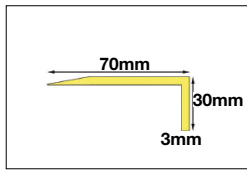

Matting & Flooring Safety Stair Treads & Nosings

A GRP slip resistant stair nosings

- Tough, glass reinforced plastic base, resistant to stretching, warping and swelling.
- Economical and quickly installed using screws or epoxy resin.
- Feather-edged to prevent trip hazards.
- Fine grit size for indoor use, with a 5yr guarantee.
- Coarse grit size for outdoor use, with a 10yr guarantee.
- 70mm x 30mm profile for existing stairs, 55mm x 55mm profile for new structures subject to UK Building Regulations.

H x W x L mm	Fine grit Yellow Code	White Code	Coarse grit Yellow Code	White Code	Price £ each
55 x 55 x 750	349961DX8	349958DX8	349955DX8	349951DX8	22.00
55 x 55 x 1000	349946DX8	349956DX8	349952DX8	349947DX8	29.99
55 x 55 x 1500	349959DX8	349957DX8	349953DX8	349948DX8	43.00
55 x 55 x 3000	349960DX8	349950DX8	349954DX8	349949DX8	85.00
30 x 70 x 750	349987DX8	349984DX8	349981DX8	349977DX8	22.00
30 x 70 x 1000	349972DX8	349982DX8	349978DX8	349973DX8	29.99
30 x 70 x 1500	349985DX8	349983DX8	349979DX8	349974DX8	43.00
30 x 70 x 3000	349986DX8	349976DX8	349980DX8	349975DX8	85.00

10 YEAR GUARANTEE

W x L mm	Black Code	Stone Code	Yellow Code	Price £ each 1-2	Price £ each 3+
1200 x 800	350019DX8	350022DX8	350025DX8	175.00	166.00
1200 x 1200	350017DX8	350020DX8	350023DX8	265.00	252.00
2440 x 1200	350018DX8	350021DX8	350024DX8	525.00	499.00