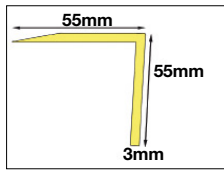

Matting & Flooring Safety Stair Treads & Nosings

A GRP slip resistant stair nosings

- Tough, glass reinforced plastic base, resistant to stretching, warping and swelling.
- Economical and quickly installed using screws or epoxy resin.
- Feather-edged to prevent trip hazards.
- Fine grit size for indoor use, with a 5yr guarantee.
- Coarse grit size for outdoor use, with a 10yr guarantee.
- 70mm x 30mm profile for existing stairs, 55mm x 55mm profile for new structures subject to UK Building Regulations.

H x W x L mm	Fine grit Yellow Code	White Code	Coarse grit Yellow Code	White Code	Price £ each
55 x 55 x 750	349961DX8	349958DX8	349955DX8	349951DX8	22.00
55 x 55 x 1000	349946DX8	349956DX8	349952DX8	349947DX8	29.99
55 x 55 x 1500	349959DX8	349957DX8	349953DX8	349948DX8	43.00
55 x 55 x 3000	349960DX8	349950DX8	349954DX8	349949DX8	85.00
30 x 70 x 750	349987DX8	349984DX8	349981DX8	349977DX8	22.00
30 x 70 x 1000	349972DX8	349982DX8	349978DX8	349973DX8	29.99
30 x 70 x 1500	349985DX8	349983DX8	349979DX8	349974DX8	43.00
30 x 70 x 3000	349986DX8	349976DX8	349980DX8	349975DX8	85.00

10 YEAR GUARANTEE

W x L mm	Black Code	Stone Code	Yellow Code	Price £ each 1-2	Price £ each 3+
1200 x 800	350019DX8	350022DX8	350025DX8	175.00	166.00
1200 x 1200	350017DX8	350020DX8	350023DX8	265.00	252.00
2440 x 1200	350018DX8	350021DX8	350024DX8	525.00	499.00