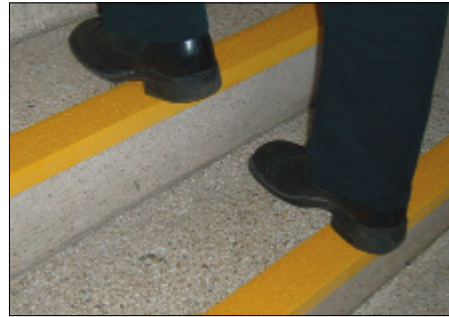

Matting & Flooring Safety Stair Treads & Nosings

A GRP slip resistant stair nosings

- Tough, glass reinforced plastic base, resistant to stretching, warping and swelling.
- Economical and quickly installed using screws or epoxy resin.
- Feather-edged to prevent trip hazards.
- Fine grit size for indoor use, with a 5yr guarantee.
- Coarse grit size for outdoor use, with a 10yr guarantee.
- 70mm x 30mm profile for existing stairs, 55mm x 55mm profile for new structures subject to UK Building Regulations.

B Heavy duty flat sheet for walkways

- Highly durable GRP composite with chemically bonded coarse aluminium oxide grit top surface.
- Very hard-wearing, suitable for forklift and industrial vehicle use.
- Quick and easy installation.
- Sheets can be cut to fit existing structures and laid together for complete coverage.
- Thickness: 6mm. • 10 year guarantee.

C Heavy duty stair treads and landing covers with 55mm nosings

- Extremely durable and tough with coarse, slip resistant grit surface.
- Highly resistant to impact, abrasion, most common solvents, chemicals, acids and hydrocarbons. • Fits to wood, chequer-plate, concrete, open-grate and plastics. • Available as black tread with high visibility yellow or white nosings with a 90° return on the front.
- 10 year guarantee. • Complies with the Disability Discrimination Act (DDA). • NB. Matching covers for ladder rungs and landings are also available on request – please enquire for details.