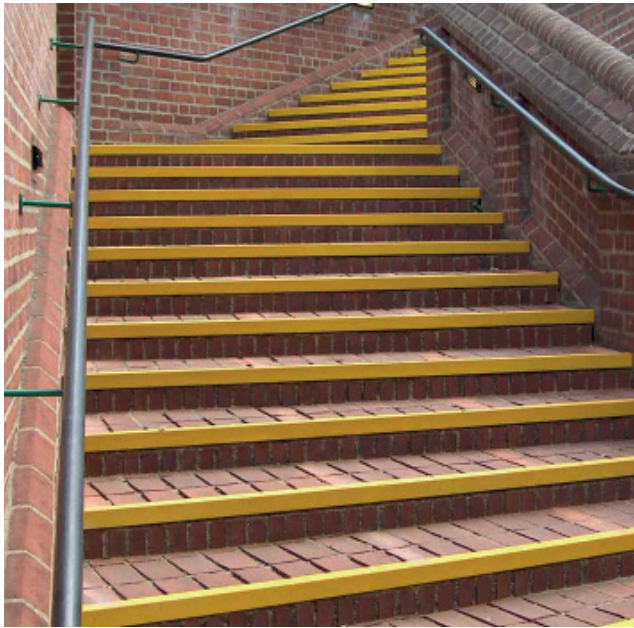

Matting & Flooring Safety Stair Treads & Nosings

A GRP slip resistant stair nosings

- Tough, glass reinforced plastic base, resistant to stretching, warping and swelling.
- Economical and quickly installed using screws or epoxy resin.
- Feather-edged to prevent trip hazards.
- Fine grit size for indoor use, with a 5yr guarantee.
- Coarse grit size for outdoor use, with a 10yr guarantee.
- 70mm x 30mm profile for existing stairs, 55mm x 55mm profile for new structures subject to UK Building Regulations.

B Heavy duty flat sheet for walkways

- Highly durable GRP composite with chemically bonded coarse aluminium oxide grit top surface.
- Very hard-wearing, suitable for forklift and industrial vehicle use.
- Quick and easy installation.
- Sheets can be cut to fit existing structures and laid together for complete coverage.
- Thickness: 6mm. • 10 year guarantee.

C Heavy duty stair treads and landing covers with 55mm nosings

- Extremely durable and tough with coarse, slip resistant grit surface.
- Highly resistant to impact, abrasion, most common solvents, chemicals, acids and hydrocarbons. • Fits to wood, chequer-plate, concrete, open-grate and plastics. • Available as black tread with high visibility yellow or white nosings with a 90° return on the front.
- 10 year guarantee. • Complies with the Disability Discrimination Act (DDA). • NB. Matching covers for ladder rungs and landings are also available on request – please enquire for details.