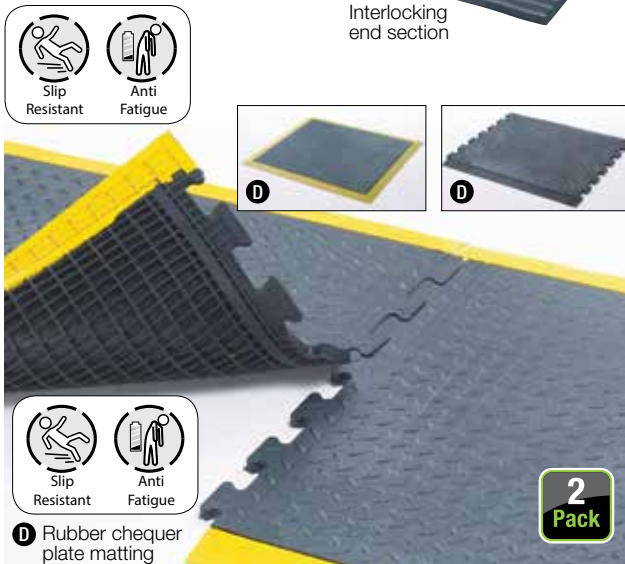

D Anti-fatigue rubber chequer plate matting

- Superior underfoot cushioning comfort.
- Slip resistant diamond chequer plate surface design.
- Bevelled anti-trip safety edges.
- Ideal for industrial work areas, assembly lines, packing stations, behind shop/bank/ticket counters, etc.
- Thickness: 12mm
- Sold in packs of two.
- Available as interlocking rubber matting or as individual mats.
- Black mat size: 700 x 800mm.
- Black mat with yellow edge size: 710 x 788mm.

Design No.	Description	Colour	Price £ per pack 2
317931DV1	Individual Mat	Black, yellow edges	49.90
357757DV1	Individual Mat	Black	46.30
317927DV1	Interlocking Mat - Centre Section	Black, yellow edges	49.90
317929DV1	Interlocking Mat - End Section	Black, yellow edges	49.90
357748DV1	Interlocking Mat - Centre Section	Black	46.30
357747DV1	Interlocking Mat - End Section	Black	46.30