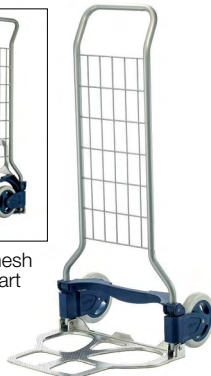

Mesh frame cart
unfolded