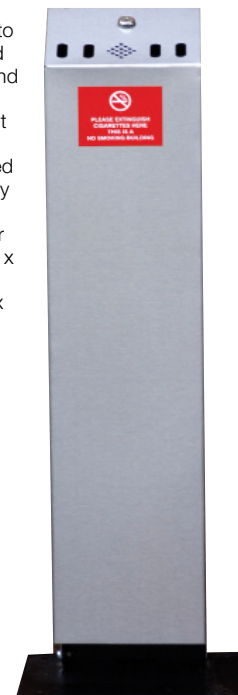

Code	Price £ each 1-3	Price £ each 4+
360261DX8	159.00	149.00