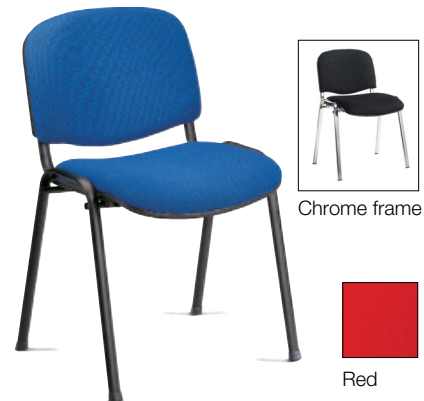

Red

Black frame

Fabric Colour	Black Frame		Chrome Frame	
	Code	Price £ pack 4	Code	Price £ pack 4
Charcoal	313857DX8	205.00	313877DX8	215.00
Blue	313854DX8	205.00	313874DX8	215.00
Red	313866DX8	185.00	313886DX8	195.00

FREE delivery on orders over £50*

Over 45,000 products online

459