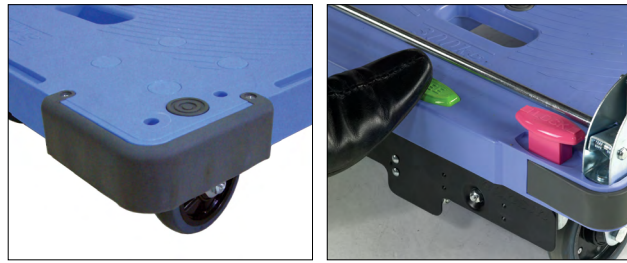

## A Silentmaster® folding platform trucks

- Smooth and silent running non-marking castors.
- Low rolling resistance reduces effort required to move loads by up to 30%, and greatly improves mobility and manoeuvrability.
- On 2 fixed rear, and 2 swivel front castors.
- 378741DX8 features a unique 'push button' braking system.
- Injection moulded plastic platform with slip-resistant discs to retain loads.
- Powder coated folding handle for convenient storage.
- Protective corner buffers on 300kg capacity units.

Protective corner buffers fitted to 300kg capacity units.

Push button brake fitted to 378741DX8

Code	Platform L x W mm	Cap. kg	Brake	Handle H mm	Castor dia. mm	Wt. kg	Price £ each
360650DX8	715 x 460	150	No	920	100	10	123.00
360655DX8	900 x 600	300	No	980	125	18	224.00
378741DX8	900 x 600	300	Yes	980	125	18	333.00

## B Budget folding plastic platform truck

- Capacity 300kg. • Folding steel handle for easier transportation in vehicles etc. • Steel reinforced high density polyethylene platform, with in-built carry handle. • Mounted on 2 fixed and 2 swivel low noise 125mm dia. rubber tyred castors. • Weight 12.8kg.

## C Premium plastic platform truck with deadman brake

NEW

- Handle mounted deadman safety brake, with override lock. • High quality, smooth running low noise ball bearing castors. • Injection moulded plastic platform. • Foot operated folding steel handle. • Corner mounted rotating buffer wheels - protect buildings against scuffs and scratches. • Suitable for temperatures as low as -30°C.