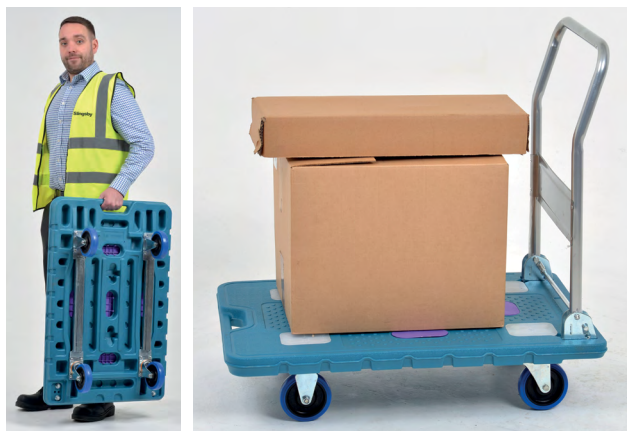

## A Silentmaster® folding platform trucks

- Smooth and silent running non-marking castors.
- Low rolling resistance reduces effort required to move loads by up to 30%, and greatly improves mobility and manoeuvrability.
- On 2 fixed rear, and 2 swivel front castors.
- 378741DX8 features a unique 'push button' braking system.
- Injection moulded plastic platform with slip-resistant discs to retain loads.
- Powder coated folding handle for convenient storage.
- Protective corner buffers on 300kg capacity units.

Up to 300KG

360650DX8 folded

## B Budget folding plastic platform truck

- Capacity 300kg. • Folding steel handle for easier transportation in vehicles etc. • Steel reinforced high density polyethylene platform, with in-built carry handle. • Mounted on 2 fixed and 2 swivel low noise 125mm dia. rubber tyred castors. • Weight 12.8kg.