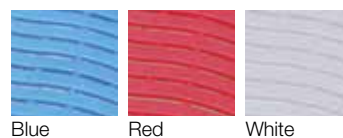

Available in 15m rolls, mats or by linear metre

Go Online
For more cushioned tread PVC flooring