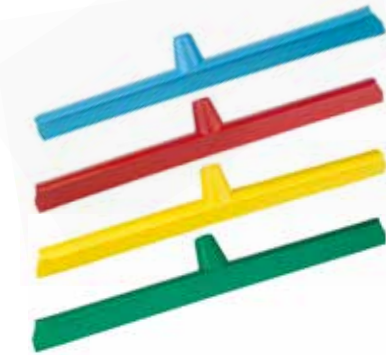

### D Aluminium handle

- 1360mm swaged end with polypropylene grip.

Design No.	Colour	Price £ each 1-2	Price £ each 3-5	Price £ each 6+
408691DV1	Blue	14.99	13.49	12.49
408692DV1	Red	14.99	13.49	12.49
408693DV1	Yellow	14.99	13.49	12.49
408694DV1	Green	14.99	13.49	12.49

### E Mop

- Looped hygiemix.
- Handle sold separate.

Design No.	Colour	Price £ each 1-2	Price £ each 3-5	Price £ each 6+
408713DV1	Blue	9.99	8.99	7.99
408714DV1	Red	9.99	8.99	7.99
408715DV1	Yellow	9.99	8.99	7.99
408716DV1	Green	9.99	8.99	7.99

### G Squeegee

- 600mm ultra hygienic.
- Handle sold separate.

Design No.	Colour	Price £ each 1-2	Price £ each 3-5	Price £ each 6+
408699DV1	Blue	25.99	23.99	22.99
408710DV1	Red	25.99	23.99	22.99
408711DV1	Yellow	25.99	23.99	22.99
408712DV1	Green	25.99	23.99	22.99