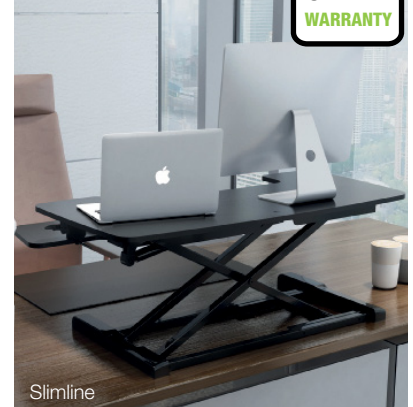

### D Compact sit stand desk converter

- Pneumatic assisted height adjustment to switch easy and effortlessly between sitting and standing positions.
- Slim design for easy storage and transportation.
- Supports up to 16 kg on main desk surface (427274DX8 holds up to 8kg on the sliding tray).

**5 YEAR**  
GUARANTEE

Standard

With sliding tray

Code	Description	Adjustable height mm	W x D mm	Price £ each
427275DX8	Standard converter	48 - 310	350 x 700	109.00
427274DX8	With sliding tray	72 - 380	420 x 800	179.00

### E Sit stand desk converter

- Convert your desk to a sit stand workstation.
- Simple gas lift mechanism.
- Max. load capacity: 15kg.
- Simple one-step assembly.

**5 YEAR**  
WARRANTY

Large

Slimline

Code	H x W x D mm	Weight kg	Price £ each
429731DX8	120-500 x 880 x 415	14	165.00
429732DX8	150-500 x 890 x 590	24	185.00

### F Office anti-fatigue sit stand polyurethane mat

- Ideal for use with adjustable height desks and sit/stand stations.
- Durable cushion surface mat to make standing more comfortable and reduce fatigue.
- High density foam provides correct balance between comfort and support.
- Manufactured from polyurethane.
- H x W x L: 16 x 500 x 800mm.
- Colour: black.