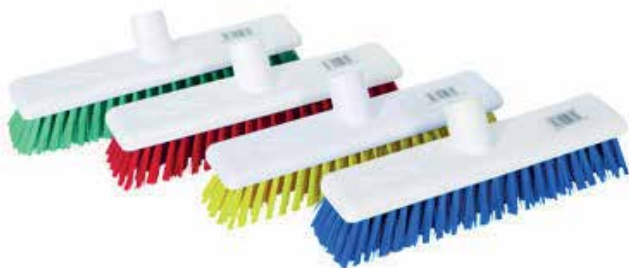

**2**  
Pack

**J Rubber broom**

- Made from hardwearing rubber bristles and squeegee for tough cleaning jobs.
- With telescopic handle.
- Sold in pairs.

Design No.	Price £ per pair
312840DV1	19.99

NEXT DAY

**K Heavy duty broom with metal handle**

- 24" hard-wearing PVC bristles.

Design No.	Price £ each 1-4	Price £ each 5+
358237DV1	18.99	14.99

NEXT DAY

**Cleans hairs from carpets, dirt from windows, walls and floors**

**L Colour coded flat sweeping brooms**

- Aluminium handle.
- 45cm (18") brush.

Design No.	Colour	Price £ each 1-4	Price £ each 5-9	Price £ each 10+
317420DV1	Blue	14.99	9.99	8.99
317421DV1	Green	14.99	9.99	8.99
317422DV1	Red	14.99	9.99	8.99
317423DV1	Yellow	14.99	9.99	8.99

**M Soft coco broom and handle**

- Complete with metal support stay and 4'6" wooden handle.

Design No.	Brush Length	Price £ each 1-4	Price £ each 5-9	Price £ each 10+
395612DV1	18"	14.99	12.99	11.99
395614DV1	24"	15.99	13.99	12.99
395617DV1	36"	16.99	14.99	13.99