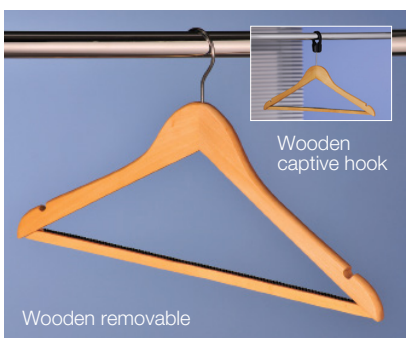

I Wooden coat hangers

- Wooden hangers.
- Removable or captive collar options. • Pack of 50.

Code	Description	Price £ per pack
385478DX8	Removable	79.99
385479DX8	Captive collar	94.99

J Heavy duty chrome coat hangers

- Manufactured from 5.5mm diameter chrome steel. • Ideal for use in offices and cloakrooms. • Overall size 420mm wide x 200mm high.