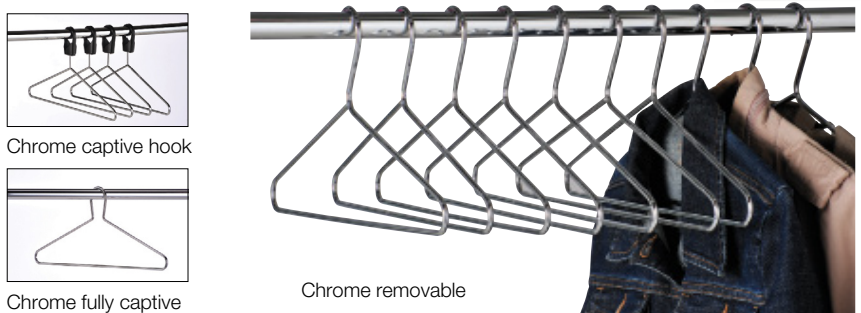

### I Wooden coat hangers

- Wooden hangers.
- Removable or captive collar options. • Pack of 50.

Code	Description	Price £ per pack
385478DX8	Removable	79.99
385479DX8	Captive collar	94.99

### J Heavy duty chrome coat hangers

- Manufactured from 5.5mm diameter chrome steel. • Ideal for use in offices and cloakrooms. • Overall size 420mm wide x 200mm high.

Type	Pack of 25 Code	Price £ per pack	Pack of 50 Code	Price £ per pack	Pack of 100 Code	Price £ per pack
Removable	387786DX8	69.99			387785DX8	219.00
Fully captive			394889DX8	129.00		
Captive Hook			394888DX8	75.99		