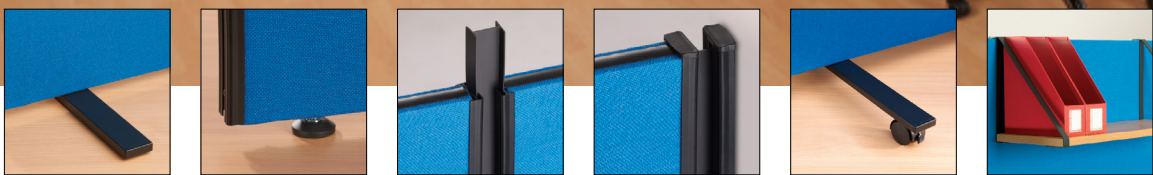

Stabilising feet   Button feet   Linking strip   Wall linking bracket   Castor feet   Hook over shelf

H x W mm	Blue	Red	Green	Light grey	Dark grey	Black	Burgundy	Price £ each
1225 x 1000	381352DX8	381353DX8	381355DX8	381356DX8	381358DX8	393029DX8	393022DX8	195.00
1225 x 1200	381344DX8	381345DX8	381346DX8	381347DX8	381348DX8	393028DX8	393021DX8	210.00
1225 x 1600	381328DX8	381329DX8	381330DX8	381331DX8	381332DX8	393027DX8	393020DX8	229.00
1525 x 1000	381294DX8	381295DX8	381296DX8	381297DX8	381298DX8	393026DX8	393019DX8	235.00
1525 x 1200	381286DX8	381287DX8	381288DX8	381289DX8	381290DX8	393025DX8	393018DX8	239.00
1525 x 1600	381270DX8	381271DX8	381272DX8	381273DX8	381274DX8	393024DX8	393017DX8	249.00
1825 x 1000	392764DX8	392767DX8	392768DX8	392771DX8	392770DX8	392766DX8	392769DX8	250.00
1825 x 1200	392774DX8	392775DX8	392776DX8	392779DX8	392778DX8	392773DX8	392777DX8	253.00
1825 x 1600	381205DX8	381206DX8	381207DX8	381208DX8	381209DX8	393023DX8	393016DX8	262.00

Optional accessories

- A range of accessories to suit the classic floor partition screens.

Code	Description	Price £ each
392780DX8	Wall linking bracket	42.99
392781DX8	Braked castor feet (set of 2)	42.99
392782DX8	Hook over shelf (800 x 254mm)	77.99