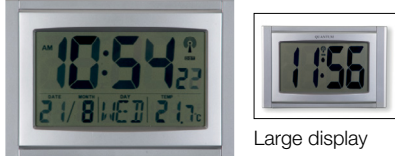

Codes in Green
Next Day Delivery

G LCD radio controlled clock

- Wall or desk mount.
- H x W x D: 155 x 240 x 35mm.
- Includes 2 x AA batteries. • Viewing distance up to 30m. • The standard display clock is switchable (12/24 hour and °F/°C) with calendar and temperature with a display height of 52mm and 22mm.
- The large display clock is 24 hour with extra large 80mm digit height.

Large display

Standard display

Code	Description	Price £ each
406865DX8	Standard display	40.99
406866DX8	Large display	40.99

H 24 hour wall clock

- 12 and 24 hour dial. • Quartz movement.
- Plastic case and lens. • Colour: white.
- 1 x AA 1.5v battery required (not included).

Code	Case Dia.	Price £ each
406860DX8	225mm	15.99
390172DX8	300mm	18.99
390173DX8	355mm	20.49

I 24 hour radio controlled wall clock

- 255mm clock face.
- Plastic case and lens.
- 1 x AA 1.5v Battery required (not included).

Code	Case dia.	Colour	Price £ each
401318DX8	280	White	24.49
421834DX8	320	Silver	25.99

L Electronic LED clock with scrolling seconds

- Silent and ultra precise clock with electronic movement.
- Highly visible with viewing distance up to 40m. • Large 5cm red LED display with scrolling seconds. • 300mm diameter. • Powered with 9V adaptor (supplied). • Cable length: 1800mm.