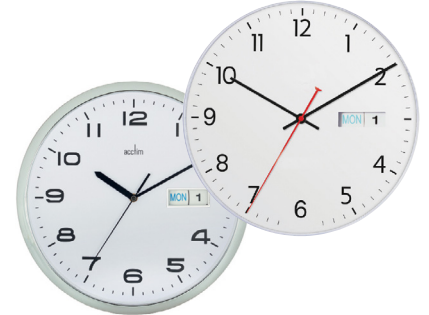

Codes in Green
Next Day Delivery

G LCD radio controlled clock

- Wall or desk mount.
- H x W x D: 155 x 240 x 35mm.
- Includes 2 x AA batteries. • Viewing distance up to 30m. • The standard display clock is switchable (12/24 hour and °F/°C) with calendar and temperature with a display height of 52mm and 22mm.
- The large display clock is 24 hour with extra large 80mm digit height.

Code	Colour	Price £ each	Price £ each 2-4	Price £ each 5+
390167DX8	White	21.99	19.99	17.99
390168DX8	Black	21.99	19.99	17.99

J Coloured wall clock

- Clear and legible clocks with black hour/minute hands and a black second hand.
- 300mm face with 18mm high numbering.
- Precise quartz movement.
- AA 1.5v battery required (not supplied).

Code	Colour	Price £ each
359039DX8	Metallic grey	19.99
359040DX8	Purple	19.99
359041DX8	Black	19.99
394928DX8	White	19.99
394929DX8	Red	19.99
394930DX8	Green	19.99

K Day and date display clock

- Displays day and date.
- With second hand.
- Quartz movement.
- Requires 1 x AA battery (not included).

Code	Case dia.	Colour	Price £ each
401318DX8	280	White	24.49
421834DX8	320	Silver	25.99

L Electronic LED clock with scrolling seconds

- Silent and ultra precise clock with electronic movement.
- Highly visible with viewing distance up to 40m. • Large 5cm red LED display with scrolling seconds. • 300mm diameter. • Powered with 9V adaptor (supplied). • Cable length: 1800mm.